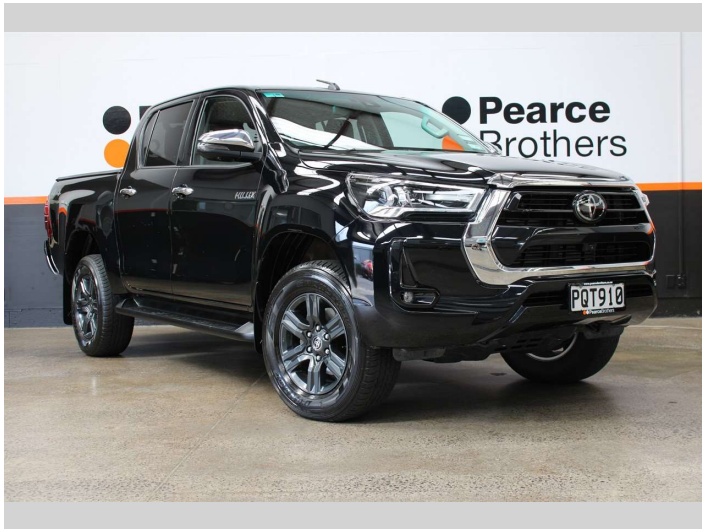

2022 Toyota Hilux SR5 4WD NZ NEW

Purchase Price **\$53,990**
Includes GST, Registration & Licensing

Finance may be available on this vehicle. Ask one of our friendly staff for more information.

Gain peace of mind with Mechanical Breakdown Insurance. **Ask us how.**

Body Style
4 door, Ute

Odometer
49,051 km

Engine
2755 cc, Internal Combustion

Fuel Type
Diesel

Transmission
Automatic

Wheels
-

VIN
MR0BA3CD000168616

Interior
-