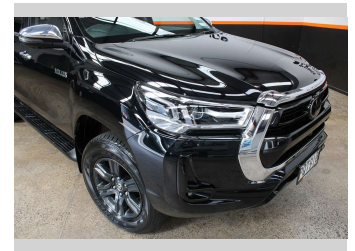

2022 Toyota Hilux SR5 4WD NZ NEW

Purchase Price **\$53,990**
Includes GST, Registration & Licensing

Finance may be available on this vehicle. Ask one of our friendly staff for more information.

Gain peace of mind with Mechanical Breakdown Insurance. **Ask us how.**

Body Style
4 door, Ute

Odometer
49,051 km

Engine
2755 cc, Internal Combustion

Fuel Type
Diesel

Transmission
Automatic

Wheels
-

VIN
MR0BA3CD000168616

Interior
-