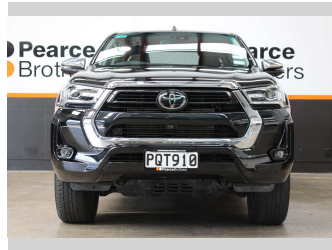

2022 Toyota Hilux SR5 4WD NZ NEW

Purchase Price **\$53,990**
Includes GST, Registration & Licensing

Finance may be available on this vehicle. Ask one of our friendly staff for more information.

Gain peace of mind with Mechanical Breakdown Insurance. **Ask us how.**

Body Style
4 door, Ute

Odometer
49,051 km

Engine
2755 cc, Internal Combustion

Fuel Type
Diesel

Transmission
Automatic

Wheels
-

VIN
MR0BA3CD000168616

Interior
-