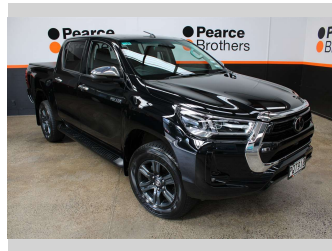

2022 Toyota Hilux SR5 4WD NZ NEW

Purchase Price **\$53,990**
Includes GST, Registration & Licensing

Finance may be available on this vehicle. Ask one of our friendly staff for more information.

Gain peace of mind with Mechanical Breakdown Insurance. **Ask us how.**

Body Style
4 door, Ute

Odometer
49,051 km

Engine
2755 cc, Internal Combustion

Fuel Type
Diesel

Transmission
Automatic

Wheels
-

VIN
MR0BA3CD000168616

Interior
-