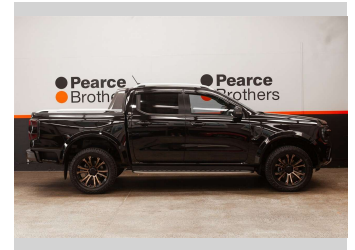

2022 Ford Ranger WILDTRAK, V6 DIESEL, 4X4

Purchase Price **\$67,990**
Includes GST, Registration & Licensing

Finance may be available on this vehicle. Ask one of our friendly staff for more information.

Body Style
4 door, Ute

Odometer
56,759 km

Engine
2993 cc, Internal Combustion

Fuel Type
Diesel

Transmission
Automatic

Wheels
-

VIN
MPBCMFF70NX416401

Interior
-