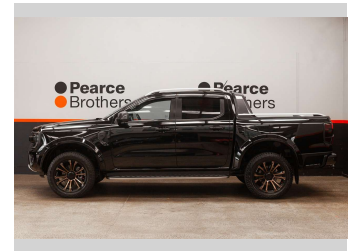

2022 Ford Ranger WILDTRAK, V6 DIESEL, 4X4

Purchase Price **\$67,990**
Includes GST, Registration & Licensing

Finance may be available on this vehicle. Ask one of our friendly staff for more information.

Body Style
4 door, Ute

Odometer
56,759 km

Engine
2993 cc, Internal Combustion

Fuel Type
Diesel

Transmission
Automatic

Wheels
-

VIN
MPBCMFF70NX416401

Interior
-