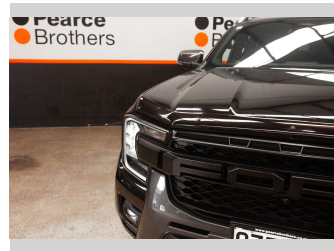

2022 Ford Ranger WILDTRAK, V6 DIESEL, 4X4

Purchase Price **\$67,990**
Includes GST, Registration & Licensing

Finance may be available on this vehicle. Ask one of our friendly staff for more information.

Body Style
4 door, Ute

Odometer
56,759 km

Engine
2993 cc, Internal Combustion

Fuel Type
Diesel

Transmission
Automatic

Wheels
-

VIN
MPBCMFF70NX416401

Interior
-

Safety
-

Reg No.
QZZ160

Ext Colour
Black

History
NZ New

Seats
5 seats

CO2 Emissions
-

Energy Economy
-

Stock ID: 28418