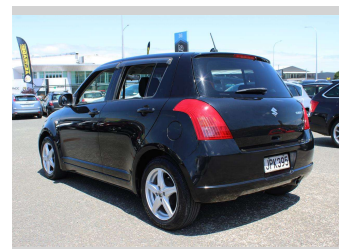

2006 Suzuki Swift 1.5L AUTO, ECO, ALLOYS

Purchase Price **\$6,750**
Includes GST, Registration & Licensing

Finance may be available on this vehicle. Ask one of our friendly staff for more information.

Gain peace of mind with Mechanical Breakdown Insurance. **Ask us how.**

Top features
None Listed

Body Style
Hatchback

Odometer
136,067 km

Engine
1490 cc, Internal Combustion

Fuel Type
Petrol

Transmission
Automatic

Wheels
-

VIN
7AT0GK0CX15154357

Interior
-

Safety
-

Reg No.
JPK395

Ext Colour
Black

History
Ex-Overseas

Seats
5 seats

CO2 Emissions
-

Energy Economy
-