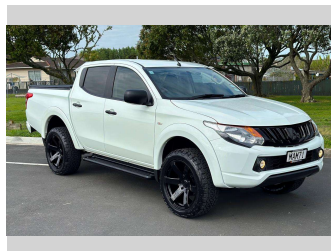

2019 Mitsubishi Triton DC GLXR MANUAL 2.4D

Purchase Price **\$26,975**
Includes GST, Registration & Licensing

Finance may be available on this vehicle. Ask one of our friendly staff for more information.

Gain peace of mind with Mechanical Breakdown Insurance. **Ask us how.**

Top features
None Listed

Body Style
4 door, Ute

Odometer
45,078 km

Engine
2442 cc, In-Line

Fuel Type
Diesel

Transmission
Manual

Wheels
-