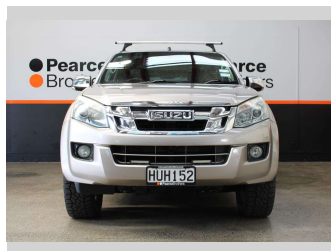

2014 Isuzu D-Max LS, 4X4, AUTO, CANOPY

Purchase Price **\$29,990**
Includes GST, Registration & Licensing

Finance may be available on this vehicle. Ask one of our friendly staff for more information.

Gain peace of mind with Mechanical Breakdown Insurance. **Ask us how.**

Body Style
4 door, Ute

Odometer
184,546 km

Engine
2999 cc, Internal Combustion

Fuel Type
Diesel

Transmission
Automatic

Wheels
-

VIN
MPATFS85JFT001761

Interior
-