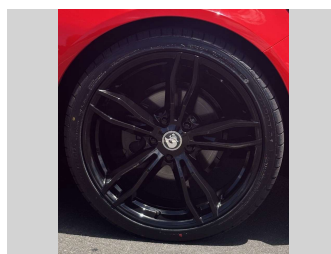

# 2015 Holden Commodore VF 2 SV6 BLACKOUT

**Purchase Price** **\$24,975**  
Includes GST, Registration & Licensing

Finance may be available on this vehicle. Ask one of our friendly staff for more information.