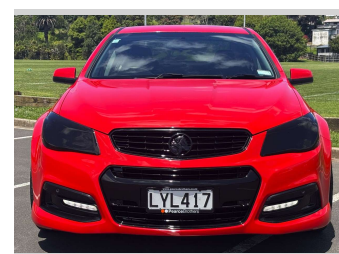

# 2015 Holden Commodore VF 2 SV6 BLACKOUT

**Purchase Price** **\$24,975**  
Includes GST, Registration & Licensing

Finance may be available on this vehicle. Ask one of our friendly staff for more information.