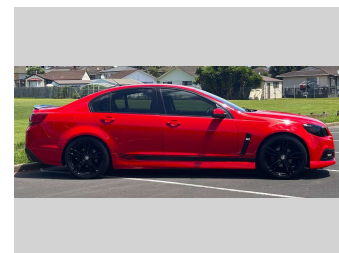

# 2015 Holden Commodore VF 2 SV6 BLACKOUT

**Purchase Price** **\$24,975**  
Includes GST, Registration & Licensing

Finance may be available on this vehicle. Ask one of our friendly staff for more information.

Gain peace of mind with Mechanical Breakdown Insurance. **Ask us how.**

**Top features**  
None Listed

Body Style  
**4 door, Sedan**

Odometer  
**134,727 km**

Engine  
**3600 cc, In-Line**

Fuel Type  
**Petrol**