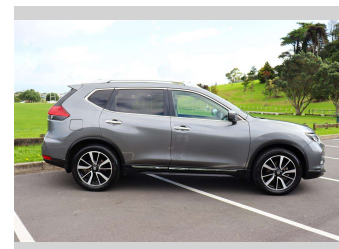

2019 Nissan X-Trail Ti 2.5L 4WD NZ New

Purchase Price **\$28,975**
Includes GST, Registration & Licensing

Finance may be available on this vehicle. Ask one of our friendly staff for more information.

Gain peace of mind with Mechanical Breakdown Insurance. **Ask us how.**

Top features
None Listed

Body Style
5 door, SUV

Odometer
99,744 km

Engine
2488 cc, In-Line

Fuel Type
Petrol

Transmission
CVT

Wheels
-

VIN
JN1TBNT32A0050095