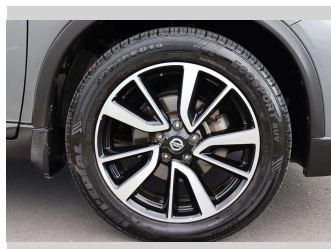

2019 Nissan X-Trail Ti 2.5L 4WD NZ New

Purchase Price **$28,975**
Includes GST, Registration & Licensing

Finance may be available on this vehicle. Ask one of our friendly staff for more information.

Gain peace of mind with Mechanical Breakdown Insurance. **Ask us how.**

Top features
None Listed

Body Style
5 door, SUV

Odometer
99,744 km

Engine
2488 cc, In-Line

Fuel Type
Petrol

Transmission
CVT

Wheels
-

VIN
JN1TBNT32A0050095

Interior
-

Safety
-

Reg No.
MKH900

Ext Colour
Grey

History
NZ New, 3 owners

Seats
5 seats

CO2 Emissions
-

Energy Economy
-

Stock ID: 31529

Pearce Brothers | Phone 09 2777 335 | Email natalia@pearcebrothers.co.nz
122 Great South Road, Papatoetoe, Auckland 2025, New Zealand
www.pearcebrothers.co.nz