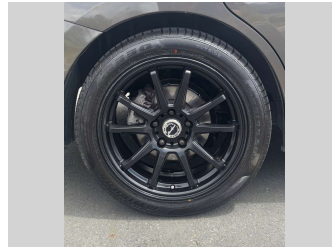

2017 Mazda Premacy 7 SEATER ECONOMICAL

Purchase Price **\$9,975**
Includes GST, Registration & Licensing

Finance may be available on this vehicle. Ask one of our friendly staff for more information.

Gain peace of mind with Mechanical Breakdown Insurance. **Ask us how.**

Top features

None Listed

Body Style
5 door, People Movers

Odometer
135,663 km

Engine
1998 cc, In-Line

Fuel Type
Petrol

Transmission
Automatic, Front Wheel

Wheels
-

VIN
7AT0C133X20GGGHHH

Interior
-

Safety

Based on 2024 VSRR rating

Reg No.
-

Ext Colour
Grey

History
Ex-Overseas

Seats
7 seats