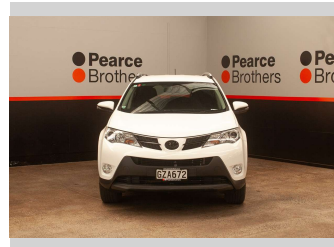

2013 Toyota RAV4 GXL, 4X4, BLACKED OUT, NZ NEW

Purchase Price **\$15,990**
Includes GST, Registration & Licensing

Finance may be available on this vehicle. Ask one of our friendly staff for more information.

UDC
New Zealand's Finance Company
MARAC
MEANS FINANCE

Gain peace of mind with Mechanical Breakdown Insurance. **Ask us how.**

autosure
INSURANCE

- Top features**
- » 4WD
 - » 4WD/4x4
 - » Air Bag(s)
 - » Air Conditioning
 - » Alloys
 - » Alloys
 - » Bluetooth
 - » Car Stereo
 - » Central Locking
 - » Central Locking
 - » Climate Control
 - » Cruise Control
 - » Cruise Control
 - » Electric Mirrors
 - » Electric Mirrors
 - » Electric Windows
 - » Keyless Entry
 - » NZ NEW

Body Style
4 door, Wagon

Odometer
173,693 km

Engine
2494 cc, Internal Combustion

Fuel Type
Petrol

Transmission
Automatic

Wheels
-

VIN
JTMDFREVO0D017561

Interior
-