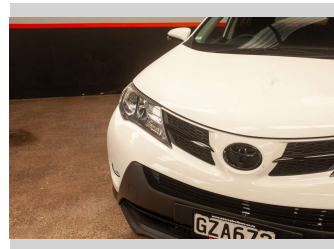

2013 Toyota RAV4 GXL, 4X4, BLACKED OUT, NZ NEW

Purchase Price **\$15,990**
Includes GST, Registration & Licensing

Finance may be available on this vehicle. Ask one of our friendly staff for more information.

Body Style
4 door, Wagon

Odometer
173,693 km

Engine
2494 cc, Internal Combustion

Fuel Type
Petrol

Transmission
Automatic

Wheels
-

VIN
JTMDFREVO0D017561

Interior
-