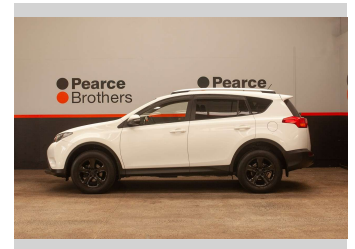

2013 Toyota RAV4 GXL, 4X4, BLACKED OUT, NZ NEW

Purchase Price **\$15,990**
Includes GST, Registration & Licensing

Finance may be available on this vehicle. Ask one of our friendly staff for more information.

Body Style
4 door, Wagon

Odometer
173,693 km

Engine
2494 cc, Internal Combustion

Fuel Type
Petrol

Transmission
Automatic

Wheels
-

VIN
JTMDFREVO0D017561

Interior
-