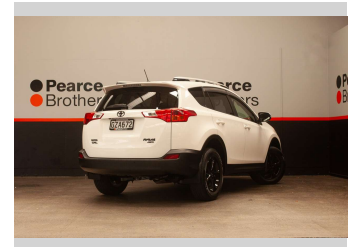

2013 Toyota RAV4 GXL, 4X4, BLACKED OUT, NZ NEW

Purchase Price **\$15,990**
Includes GST, Registration & Licensing

Finance may be available on this vehicle. Ask one of our friendly staff for more information.

UDC
New Zealand's Finance Company
MARAC
MEANS FINANCE

Gain peace of mind with Mechanical Breakdown Insurance. **Ask us how.**

autosure
INSURANCE

- Top features**
- » 4WD
 - » 4WD/4x4
 - » Air Bag(s)
 - » Air Conditioning
 - » Alloys
 - » Alloys
 - » Bluetooth
 - » Car Stereo
 - » Central Locking
 - » Central Locking
 - » Climate Control
 - » Cruise Control
 - » Cruise Control
 - » Electric Mirrors
 - » Electric Mirrors
 - » Electric Windows
 - » Keyless Entry
 - » NZ NEW

Body Style
4 door, Wagon

Odometer
173,693 km

Engine
2494 cc, Internal Combustion

Fuel Type
Petrol

Transmission
Automatic

Wheels
-

VIN
JTMDFREVO0D017561

Interior
-