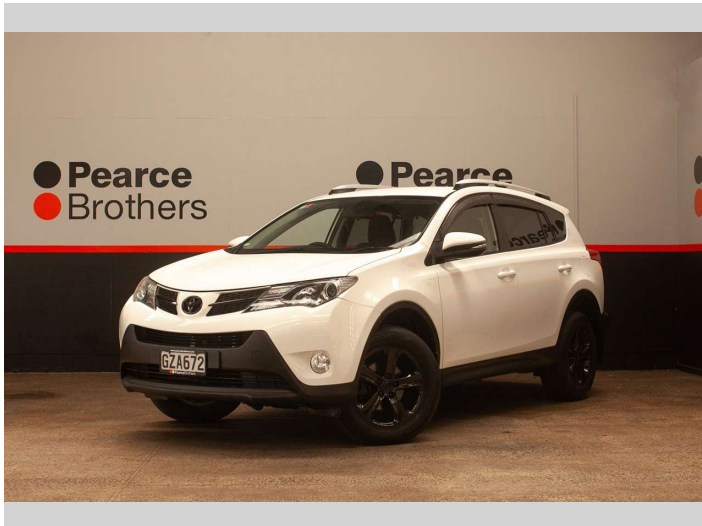

2013 Toyota RAV4 GXL, 4X4, BLACKED OUT, NZ NEW

Purchase Price **\$15,990**
Includes GST, Registration & Licensing

Finance may be available on this vehicle. Ask one of our friendly staff for more information.

UDC
New Zealand's Finance Company
MARAC
MEANS FINANCE

Gain peace of mind with Mechanical Breakdown Insurance. **Ask us how.**

autosure
INSURANCE

- Top features**
- » 4WD
 - » 4WD/4x4
 - » Air Bag(s)
 - » Air Conditioning
 - » Alloys
 - » Alloys
 - » Bluetooth
 - » Car Stereo
 - » Central Locking
 - » Central Locking
 - » Climate Control
 - » Cruise Control
 - » Cruise Control
 - » Electric Mirrors
 - » Electric Mirrors
 - » Electric Windows
 - » Keyless Entry
 - » NZ NEW

Body Style
4 door, Wagon

Odometer
173,693 km

Engine
2494 cc, Internal Combustion

Fuel Type
Petrol

Transmission
Automatic

Wheels
-

VIN
JTMDFREVO0D017561

Interior
-

Safety
-

Reg No.
GZA672

Ext Colour
White

History
NZ New

Seats
5 seats

CO2 Emissions
-

Energy Economy
-

Stock ID: 28173