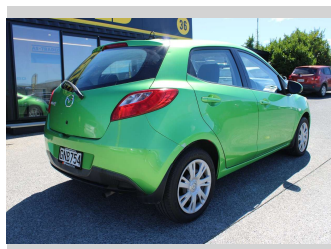

2012 Mazda Mazda2 1.5L, CLASSIC, AUTO

Purchase Price **\$6,995**
Includes GST, Registration & Licensing

Finance may be available on this vehicle. Ask one of our friendly staff for more information.

Gain peace of mind with Mechanical Breakdown Insurance. **Ask us how.**

Top features
None Listed

Body Style
Hatchback

Odometer
132,380 km

Engine
1498 cc, Internal Combustion

Fuel Type
Petrol

Transmission
Automatic

Wheels
-

VIN
JM0DE10Y2D0242067