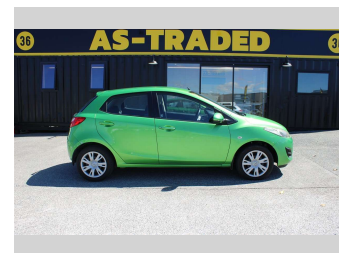

2012 Mazda Mazda2 1.5L, CLASSIC, AUTO

Purchase Price **\$6,995**
Includes GST, Registration & Licensing

Finance may be available on this vehicle. Ask one of our friendly staff for more information.

Gain peace of mind with Mechanical Breakdown Insurance. **Ask us how.**

Top features
None Listed

Body Style
Hatchback

Odometer
132,380 km

Engine
1498 cc, Internal Combustion

Fuel Type
Petrol

Transmission
Automatic

Wheels
-

VIN
JM0DE10Y2D0242067