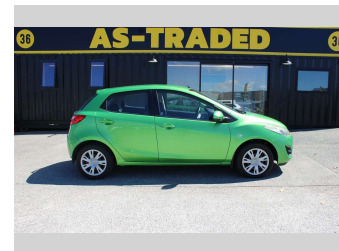

2012 Mazda Mazda2 1.5L, CLASSIC, AUTO

Purchase Price **\$6,450**
Includes GST, Registration & Licensing

Finance may be available on this vehicle. Ask one of our friendly staff for more information.

Gain peace of mind with Mechanical Breakdown Insurance. **Ask us how.**

Top features
None Listed

Body Style
Hatchback

Odometer
132,380 km

Engine
1498 cc, Internal Combustion

Fuel Type
Petrol

Transmission
Automatic

Wheels
-

VIN
JM0DE10Y2D0242067