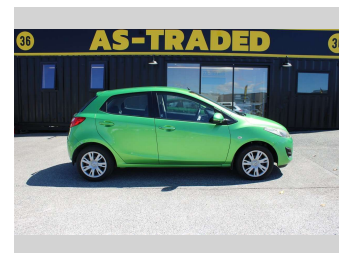

2012 Mazda Mazda2 1.5L, CLASSIC, AUTO

Purchase Price **\$6,995**
Includes GST, Registration & Licensing

Finance may be available on this vehicle. Ask one of our friendly staff for more information.

Gain peace of mind with Mechanical Breakdown Insurance. **Ask us how.**

Top features
None Listed

Body Style
Hatchback

Odometer
132,380 km

Engine
1498 cc, Internal Combustion

Fuel Type
Petrol

Transmission
Automatic

Wheels
-

VIN
JM0DE10Y2D0242067