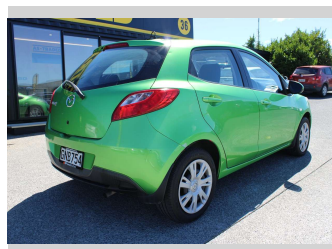

2012 Mazda Mazda2 1.5L, CLASSIC, AUTO

Purchase Price **\$6,995**
Includes GST, Registration & Licensing

Finance may be available on this vehicle. Ask one of our friendly staff for more information.

Gain peace of mind with Mechanical Breakdown Insurance. **Ask us how.**

Top features
None Listed

Body Style
Hatchback

Odometer
132,380 km

Engine
1498 cc, Internal Combustion

Fuel Type
Petrol

Transmission
Automatic

Wheels
-

VIN
JM0DE10Y2D0242067