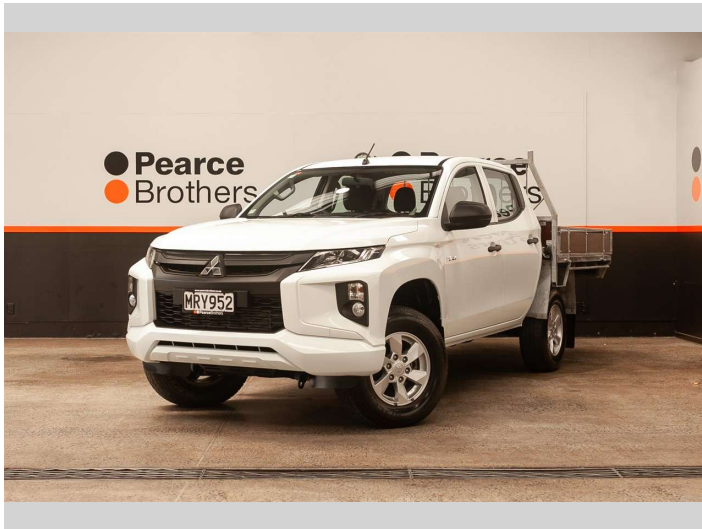

# 2020 Mitsubishi Triton GLX, 4X4, FLATDECK

**Purchase Price** **\$31,990**  
Includes GST, Registration & Licensing

Finance may be available on this vehicle. Ask one of our friendly staff for more information.

UDC  
New Zealand's Finance Company  
MARAC  
MEANS FINANCE

Gain peace of mind with Mechanical Breakdown Insurance. **Ask us how.**

autosure  
INSURANCE

- Top features**
- » 4WD
  - » 4WD/4x4
  - » Adjustable 4X4
  - » Air Conditioning
  - » Alloys
  - » Alloys
  - » Bluetooth
  - » Car Stereo
  - » Central Locking
  - » Central Locking
  - » Climate Control
  - » Cruise Control
  - » Cruise Control
  - » Diff-lock
  - » Digital Display
  - » Electric Mirrors
  - » Electric Mirrors
  - » Electric Windows

Body Style  
**4 door, Ute**

Odometer  
**90,010 km**

Engine  
**2442 cc, Internal Combustion**

Fuel Type  
**Diesel**

Transmission  
**Automatic**

Wheels  
-

VIN  
**MMAZLKL10KH022376**

Interior  
-