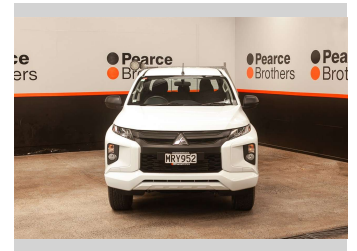

# 2020 Mitsubishi Triton GLX, 4X4, FLATDECK

**Purchase Price** **\$31,990**  
Includes GST, Registration & Licensing

Finance may be available on this vehicle. Ask one of our friendly staff for more information.

UDC  
New Zealand's Finance Company  
MARAC  
MEANS FINANCE

Gain peace of mind with Mechanical Breakdown Insurance. **Ask us how.**

autosure  
INSURANCE

- Top features**
- » 4WD
  - » 4WD/4x4
  - » Adjustable 4X4
  - » Air Conditioning
  - » Alloys
  - » Alloys
  - » Bluetooth
  - » Car Stereo
  - » Central Locking
  - » Central Locking
  - » Climate Control
  - » Cruise Control
  - » Cruise Control
  - » Diff-lock
  - » Digital Display
  - » Electric Mirrors
  - » Electric Mirrors
  - » Electric Windows

Body Style  
**4 door, Ute**

Odometer  
**90,010 km**

Engine  
**2442 cc, Internal Combustion**

Fuel Type  
**Diesel**

Transmission  
**Automatic**

Wheels  
-

VIN  
**MMAZLKL10KH022376**

Interior  
-