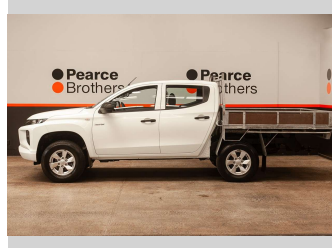

# 2020 Mitsubishi Triton GLX, 4X4, FLATDECK

**Purchase Price** **\$31,990**  
Includes GST, Registration & Licensing

Finance may be available on this vehicle. Ask one of our friendly staff for more information.

UDC  
New Zealand's Finance Company  
MARAC  
MEANS FINANCE

Gain peace of mind with Mechanical Breakdown Insurance. **Ask us how.**

autosure  
INSURANCE

- Top features**
- » 4WD
  - » 4WD/4x4
  - » Adjustable 4X4
  - » Air Conditioning
  - » Alloys
  - » Alloys
  - » Bluetooth
  - » Car Stereo
  - » Central Locking
  - » Central Locking
  - » Climate Control
  - » Cruise Control
  - » Cruise Control
  - » Diff-lock
  - » Digital Display
  - » Electric Mirrors
  - » Electric Mirrors
  - » Electric Windows

Body Style  
**4 door, Ute**

Odometer  
**90,010 km**

Engine  
**2442 cc, Internal Combustion**

Fuel Type  
**Diesel**

Transmission  
**Automatic**

Wheels  
-

VIN  
**MMAZLKL10KH022376**

Interior  
-