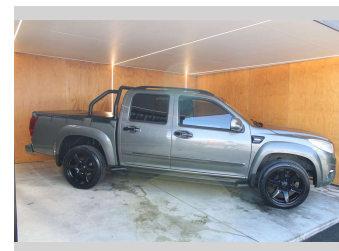

# 2018 GWM Steed BRAND NEW 20" MAGS, BLACKED

**Purchase Price** **\$18,990**  
Includes GST, Registration & Licensing

Finance may be available on this vehicle. Ask one of our friendly staff for more information.

Body Style  
**4 door, Ute**

Odometer  
**90,402 km**

Engine  
**1996 cc, Internal Combustion**

Fuel Type  
**Diesel**

Transmission  
**MANUAL**

Wheels  
-

VIN  
**LGWCBE182HB61XXXX**

Interior  
-