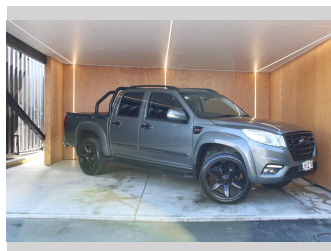

# 2018 GWM Steed BRAND NEW 20" MAGS, BLACKED

**Purchase Price** **\$18,990**  
Includes GST, Registration & Licensing

Finance may be available on this vehicle. Ask one of our friendly staff for more information.

Body Style  
**4 door, Ute**

Odometer  
**90,402 km**

Engine  
**1996 cc, Internal Combustion**

Fuel Type  
**Diesel**

Transmission  
**MANUAL**

Wheels  
-

VIN  
**LGWCBE182HB61XXXX**

Interior  
-