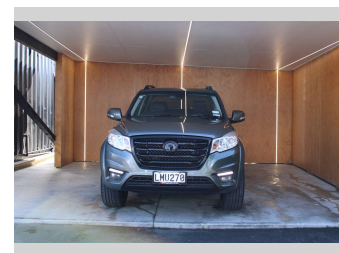

# 2018 GWM Steed BRAND NEW 20" MAGS, BLACKED

**Purchase Price** **\$18,990**  
Includes GST, Registration & Licensing

Finance may be available on this vehicle. Ask one of our friendly staff for more information.