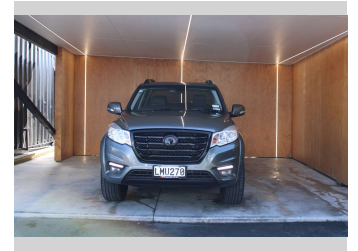

2018 GWM Steed BRAND NEW 20" MAGS, BLACKED

Purchase Price **\$17,990**
Includes GST, Registration & Licensing

Finance may be available on this vehicle. Ask one of our friendly staff for more information.