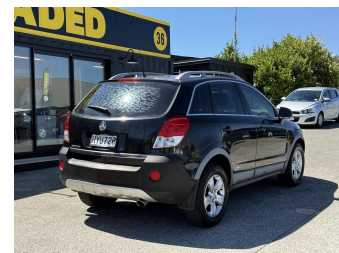

2010 Holden Captiva 5 2.4L AWD AT

Purchase Price **\$4,500**
Includes GST, Registration & Licensing

Finance may be available on this vehicle. Ask one of our friendly staff for more information.

Gain peace of mind with Mechanical Breakdown Insurance. **Ask us how.**

Top features
None Listed

Body Style
Wagon

Odometer
174,067 km

Engine
2405 cc, Internal Combustion

Fuel Type
Petrol

Transmission
Automatic

Wheels
-

VIN
KL3DD26FJAB093470

Interior
-

Safety
-

Reg No.
HYU720

Ext Colour
Black

History
NZ New

Seats
5 seats

CO2 Emissions
-

Energy Economy
-