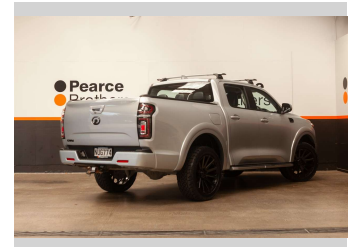

2021 GWM CANNON PREMIUM, MANUAL, 20" MAGS

Purchase Price **\$23,990**
Includes GST, Registration & Licensing

Finance may be available on this vehicle. Ask one of our friendly staff for more information.

Body Style
4 door, Ute

Odometer
65,650 km

Engine
1996 cc, Internal Combustion

Fuel Type
Diesel

Transmission
MANUAL

Wheels
-

VIN
LGWCCF196MJ62XXXX

Interior
-

Safety

Based on 2024 VSRR rating

Reg No.
NUG774

Ext Colour
Silver

History
NZ New

Seats
5 seats

CO2 Emissions
★ ★ ☆ ☆ ☆ ☆
262 grams/km

Energy Economy
★ ☆ ☆ ☆ ☆ ☆
**Annual fuel cost of \$3,840
9.9L per 100km**