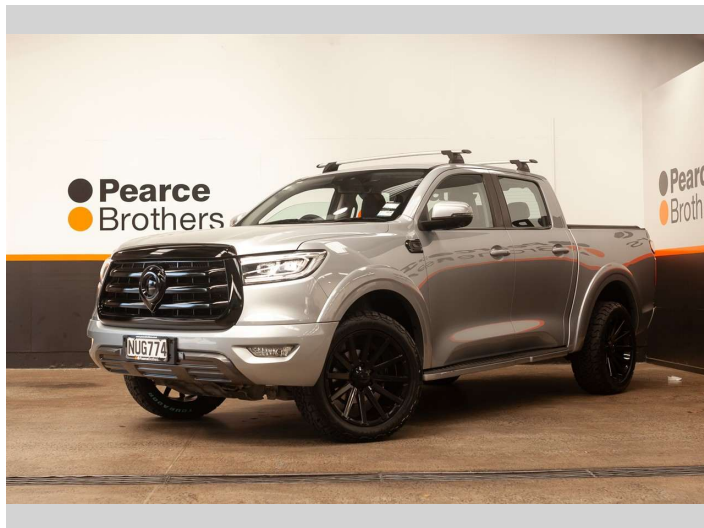

2021 GWM CANNON PREMIUM, MANUAL, 20" MAGS

Purchase Price **\$23,990**
Includes GST, Registration & Licensing

Finance may be available on this vehicle. Ask one of our friendly staff for more information.

Body Style
4 door, Ute

Odometer
65,650 km

Engine
1996 cc, Internal Combustion

Fuel Type
Diesel

Transmission
MANUAL

Wheels
-

VIN
LGWCCF196MJ62XXXX

Interior
-