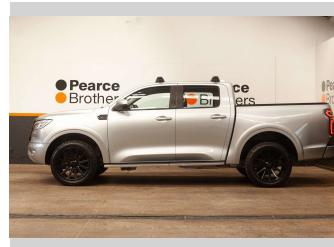

2021 GWM CANNON PREMIUM, MANUAL, 20" MAGS

Purchase Price **\$23,990**
Includes GST, Registration & Licensing

Finance may be available on this vehicle. Ask one of our friendly staff for more information.

Body Style
4 door, Ute

Odometer
65,650 km

Engine
1996 cc, Internal Combustion

Fuel Type
Diesel

Transmission
MANUAL

Wheels
-

VIN
LGWCCF196MJ62XXXX

Interior
-

Safety

Based on 2024 VSRR rating

Reg No.
NUG774

Ext Colour
Silver

History
NZ New

Seats
5 seats

CO2 Emissions
★ ★ ☆ ☆ ☆ ☆
262 grams/km

Energy Economy
★ ☆ ☆ ☆ ☆ ☆
**Annual fuel cost of \$3,840
9.9L per 100km**