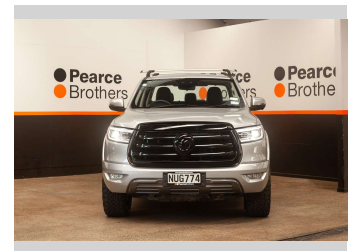

2021 GWM CANNON PREMIUM, MANUAL, 20" MAGS

Purchase Price **\$23,990**
Includes GST, Registration & Licensing

Finance may be available on this vehicle. Ask one of our friendly staff for more information.

Body Style
4 door, Ute

Odometer
65,650 km

Engine
1996 cc, Internal Combustion

Fuel Type
Diesel

Transmission
MANUAL

Wheels
-

VIN
LGWCCF196MJ62XXXX

Interior
-