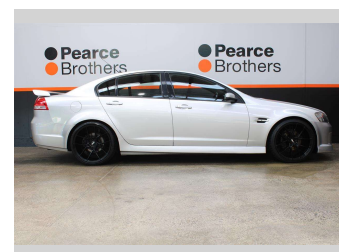

# 2008 Holden COMMODORE SV6, LWRD ON BRAND

**Purchase Price** **\$10,990**  
Includes GST, Registration & Licensing

Finance may be available on this vehicle. Ask one of our friendly staff for more information.

Body Style  
**4 door, Sedan**

Odometer  
**201,300 km**

Engine  
**3564 cc, Internal Combustion**

Fuel Type  
**Petrol**

Transmission  
**Automatic**

Wheels  
-

VIN  
**6G1EK55779L177400**

Interior  
-