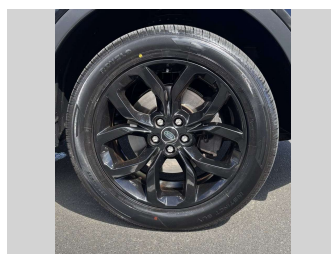

2016 Land Rover Discovery Sport HSE 2.0L SPORT

Purchase Price **\$26,975**
Includes GST, Registration & Licensing

Finance may be available on this vehicle. Ask one of our friendly staff for more information.

Gain peace of mind with Mechanical Breakdown Insurance. **Ask us how.**

Top features
None Listed

Body Style
SUV

Odometer
69,225 km

Engine
1998 cc, In-Line

Fuel Type
Diesel

Transmission
Automatic, 4WD

Wheels
-