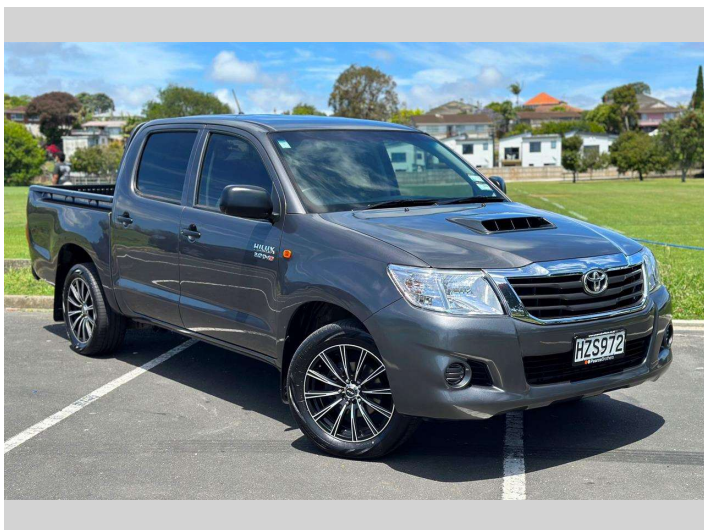

# 2015 Toyota Hilux MANUAL 3.0TD DC UTE 5M

**Purchase Price** **\$26,975**  
Includes GST, Registration & Licensing

Finance may be available on this vehicle. Ask one of our friendly staff for more information.

Gain peace of mind with Mechanical Breakdown Insurance. **Ask us how.**

**Top features**  
None Listed

Body Style  
**4 door, Ute**

Odometer  
**79,214 km**

Engine  
**2982 cc, In-Line**

Fuel Type  
**Diesel**