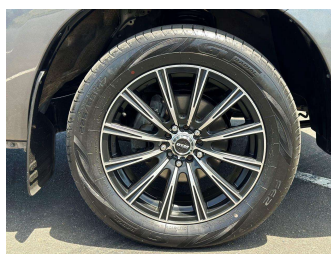

2015 Toyota Hilux MANUAL 3.0TD DC UTE 5M

Purchase Price **$26,975**
Includes GST, Registration & Licensing

Finance may be available on this vehicle. Ask one of our friendly staff for more information.

Gain peace of mind with Mechanical Breakdown Insurance. **Ask us how.**

Top features
None Listed

Body Style
4 door, Ute

Odometer
79,214 km

Engine
2982 cc, In-Line

Fuel Type
Diesel

Transmission
Manual

Wheels
-

VIN
MR0EZ12G804159080

Interior
-

Safety
-

Reg No.
HZS972

Ext Colour
Grey

History
NZ New, 8 owners

Seats
5 seats

CO2 Emissions
-

Energy Economy
-

Stock ID: 33982

Pearce Brothers | Phone 09 2777 335 | Email natalia@pearcebrothers.co.nz
122 Great South Road, Papatoetoe, Auckland 2025, New Zealand
www.pearcebrothers.co.nz

★★★★★
4.69 | 1200 reviews