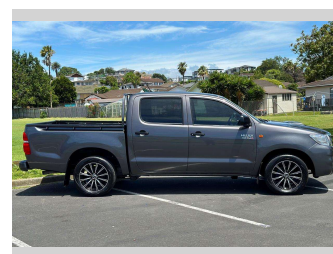

# 2015 Toyota Hilux MANUAL 3.0TD DC UTE 5M

**Purchase Price** **\$26,975**  
Includes GST, Registration & Licensing

Finance may be available on this vehicle. Ask one of our friendly staff for more information.

Gain peace of mind with Mechanical Breakdown Insurance. **Ask us how.**

**Top features**  
None Listed

Body Style  
**4 door, Ute**

Odometer  
**79,214 km**

Engine  
**2982 cc, In-Line**

Fuel Type  
**Diesel**