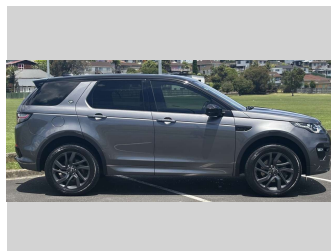

2019 Land Rover Discovery Sport SI4 (177KW) SE

Purchase Price **\$33,975**
Includes GST, Registration & Licensing

Finance may be available on this vehicle. Ask one of our friendly staff for more information.

Gain peace of mind with Mechanical Breakdown Insurance. **Ask us how.**

Top features
None Listed

Body Style
5 door, SUV

Odometer
93,993 km

Engine
1999 cc, In-Line

Fuel Type
Petrol

Transmission
Automatic, 4WD