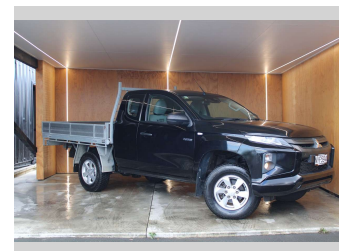

# 2021 Mitsubishi Triton GLX, 4X4, EXTRA CAB,

**Purchase Price** **\$35,990**  
Includes GST, Registration & Licensing

Finance may be available on this vehicle. Ask one of our friendly staff for more information.

UDC  
New Zealand's Finance Company  
MARAC  
MEANS FINANCE

Gain peace of mind with Mechanical Breakdown Insurance. **Ask us how.**

autosure  
INSURANCE

**Top features**

- » 4WD
- » 4WD/4x4
- » Adjustable 4X4
- » Air Bag(s)
- » Air Conditioning
- » Alloys
- » Alloys
- » Bluetooth
- » Car Stereo
- » Central Locking
- » Central Locking
- » Climate Control
- » Cruise Control
- » Cruise Control
- » Electric Mirrors
- » Electric Mirrors
- » Electric Windows
- » Fog Lights

Body Style  
**4 door, Ute**

Odometer  
**33,587 km**

Engine  
**2442 cc, Internal Combustion**

Fuel Type  
**Diesel**

Transmission  
**Automatic**

Wheels  
-

VIN  
**MMAWLKL10NH006663**

Interior  
-