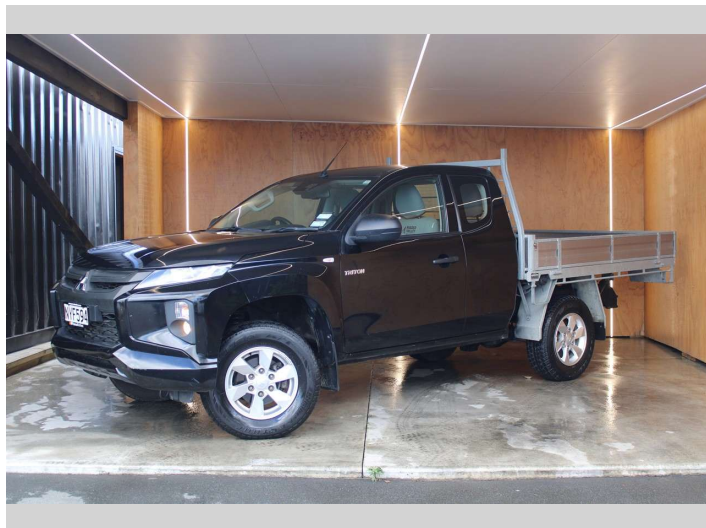

# 2021 Mitsubishi Triton GLX, 4X4, EXTRA CAB,

**Purchase Price** **\$35,990**  
Includes GST, Registration & Licensing

Finance may be available on this vehicle. Ask one of our friendly staff for more information.

UDC  
New Zealand's Finance Company  
MARAC  
MEANS FINANCE

Gain peace of mind with Mechanical Breakdown Insurance. **Ask us how.**

autosure  
INSURANCE

**Top features**

- » 4WD
- » 4WD/4x4
- » Adjustable 4X4
- » Air Bag(s)
- » Air Conditioning
- » Alloys
- » Alloys
- » Bluetooth
- » Car Stereo
- » Central Locking
- » Central Locking
- » Climate Control
- » Cruise Control
- » Cruise Control
- » Electric Mirrors
- » Electric Mirrors
- » Electric Windows
- » Fog Lights

Body Style  
**4 door, Ute**

Odometer  
**33,587 km**

Engine  
**2442 cc, Internal Combustion**

Fuel Type  
**Diesel**

Transmission  
**Automatic**

Wheels  
-

VIN  
**MMAWLKL10NH006663**

Interior  
-