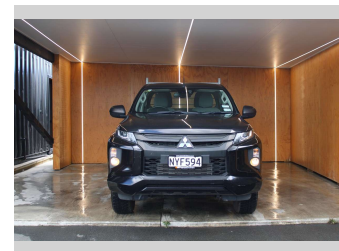

# 2021 Mitsubishi Triton GLX, 4X4, EXTRA CAB,

**Purchase Price** **\$35,990**  
Includes GST, Registration & Licensing

Finance may be available on this vehicle. Ask one of our friendly staff for more information.

UDC  
New Zealand's Finance Company  
MARAC  
MEANS FINANCE

Gain peace of mind with Mechanical Breakdown Insurance. **Ask us how.**

autosure  
INSURANCE

**Top features**

- » 4WD
- » 4WD/4x4
- » Adjustable 4X4
- » Air Bag(s)
- » Air Conditioning
- » Alloys
- » Alloys
- » Bluetooth
- » Car Stereo
- » Central Locking
- » Central Locking
- » Climate Control
- » Cruise Control
- » Cruise Control
- » Electric Mirrors
- » Electric Mirrors
- » Electric Windows
- » Fog Lights

Body Style  
**4 door, Ute**

Odometer  
**33,587 km**

Engine  
**2442 cc, Internal Combustion**

Fuel Type  
**Diesel**

Transmission  
**Automatic**

Wheels  
-

VIN  
**MMAWLKL10NH006663**

Interior  
-