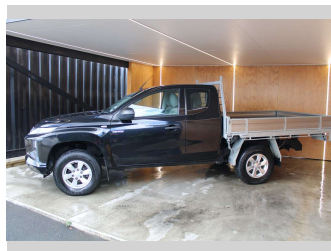

# 2021 Mitsubishi Triton GLX, 4X4, EXTRA CAB,

**Purchase Price** **\$35,990**  
Includes GST, Registration & Licensing

Finance may be available on this vehicle. Ask one of our friendly staff for more information.

UDC  
New Zealand's Finance Company  
MARAC  
MEANS FINANCE

Gain peace of mind with Mechanical Breakdown Insurance. **Ask us how.**

autosure  
INSURANCE

**Top features**

- » 4WD
- » 4WD/4x4
- » Adjustable 4X4
- » Air Bag(s)
- » Air Conditioning
- » Alloys
- » Alloys
- » Bluetooth
- » Car Stereo
- » Central Locking
- » Central Locking
- » Climate Control
- » Cruise Control
- » Cruise Control
- » Electric Mirrors
- » Electric Mirrors
- » Electric Windows
- » Fog Lights

Body Style  
**4 door, Ute**

Odometer  
**33,587 km**

Engine  
**2442 cc, Internal Combustion**

Fuel Type  
**Diesel**

Transmission  
**Automatic**

Wheels  
-

VIN  
**MMAWLKL10NH006663**

Interior  
-