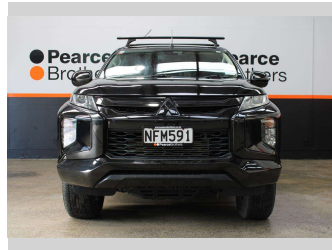

# 2021 Mitsubishi Triton GLXR, BLACKED OUT,

**Purchase Price** **\$28,990**  
Includes GST, Registration & Licensing

Finance may be available on this vehicle. Ask one of our friendly staff for more information.

Body Style  
**4 door, Ute**

Odometer  
**104,659 km**

Engine  
**2442 cc, Internal Combustion**

Fuel Type  
**Diesel**

Transmission  
**Automatic**

Wheels  
-

VIN  
**MMAJLKK10MH005299**

Interior  
-