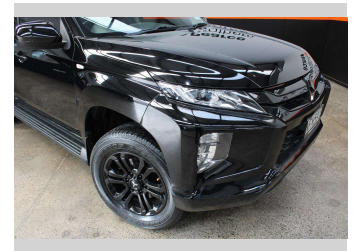

# 2021 Mitsubishi Triton GLXR, BLACKED OUT,

**Purchase Price** **\$28,990**  
Includes GST, Registration & Licensing

Finance may be available on this vehicle. Ask one of our friendly staff for more information.

Body Style  
**4 door, Ute**

Odometer  
**104,659 km**

Engine  
**2442 cc, Internal Combustion**

Fuel Type  
**Diesel**

Transmission  
**Automatic**

Wheels  
-

VIN  
**MMAJLKK10MH005299**

Interior  
-