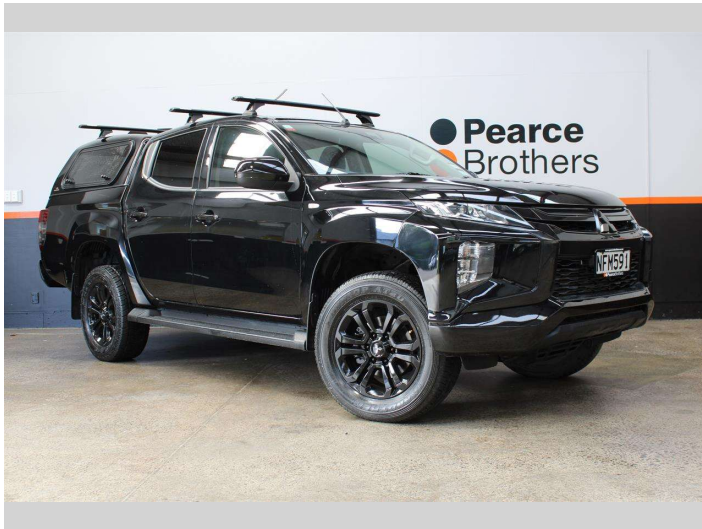

# 2021 Mitsubishi Triton GLXR, BLACKED OUT,

**Purchase Price** **\$28,990**  
Includes GST, Registration & Licensing

Finance may be available on this vehicle. Ask one of our friendly staff for more information.

Body Style  
**4 door, Ute**

Odometer  
**104,659 km**

Engine  
**2442 cc, Internal Combustion**

Fuel Type  
**Diesel**

Transmission  
**Automatic**

Wheels  
-

VIN  
**MMAJLKK10MH005299**

Interior  
-