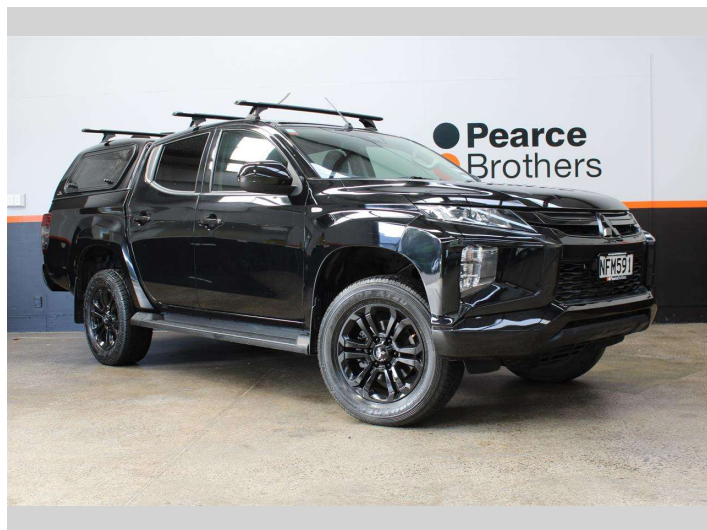

2021 Mitsubishi Triton GLXR, BLACKED OUT,

Purchase Price **\$27,990**
Includes GST, Registration & Licensing

Finance may be available on this vehicle. Ask one of our friendly staff for more information.

UDC
New Zealand's Finance Company
MARAC
MEANS FINANCE

Gain peace of mind with Mechanical Breakdown Insurance. **Ask us how.**

autosure
INSURANCE

- Top features**
- » Air Bag(s)
 - » Air Conditioning
 - » Alloys
 - » Bluetooth
 - » Canopy
 - » Car Stereo
 - » Central Locking
 - » Central Locking
 - » Climate Control
 - » Cruise Control
 - » Cruise Control
 - » Electric Mirrors
 - » Electric Mirrors
 - » Electric Windows
 - » NZ NEW
 - » Power Steering
 - » Remote Locking
 - » Reverse Camera

Body Style
4 door, Ute

Odometer
104,659 km

Engine
2442 cc, Internal Combustion

Fuel Type
Diesel

Transmission
Automatic

Wheels
-

VIN
MMAJLKK10MH005299

Interior
-