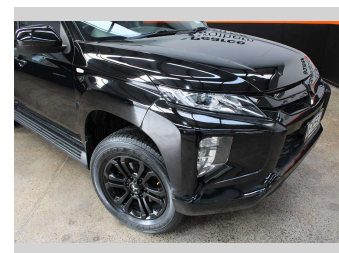

2021 Mitsubishi Triton GLXR, BLACKED OUT,

Purchase Price **\$27,990**
Includes GST, Registration & Licensing

Finance may be available on this vehicle. Ask one of our friendly staff for more information.

Body Style
4 door, Ute

Odometer
104,659 km

Engine
2442 cc, Internal Combustion

Fuel Type
Diesel

Transmission
Automatic

Wheels
-

VIN
MMAJLKK10MH005299

Interior
-