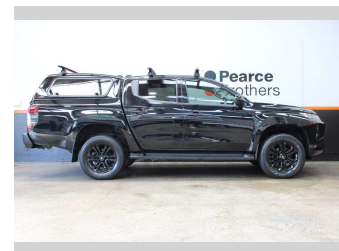

2021 Mitsubishi Triton GLXR, BLACKED OUT,

Purchase Price **\$27,990**
Includes GST, Registration & Licensing

Finance may be available on this vehicle. Ask one of our friendly staff for more information.

UDC
New Zealand's Finance Company
MARAC
MEANS FINANCE

Gain peace of mind with Mechanical Breakdown Insurance. **Ask us how.**

autosure
INSURANCE

- Top features**
- » Air Bag(s)
 - » Air Conditioning
 - » Alloys
 - » Bluetooth
 - » Canopy
 - » Car Stereo
 - » Central Locking
 - » Central Locking
 - » Climate Control
 - » Cruise Control
 - » Cruise Control
 - » Electric Mirrors
 - » Electric Mirrors
 - » Electric Windows
 - » NZ NEW
 - » Power Steering
 - » Remote Locking
 - » Reverse Camera

Body Style
4 door, Ute

Odometer
104,659 km

Engine
2442 cc, Internal Combustion

Fuel Type
Diesel

Transmission
Automatic

Wheels
-

VIN
MMAJLKK10MH005299

Interior
-