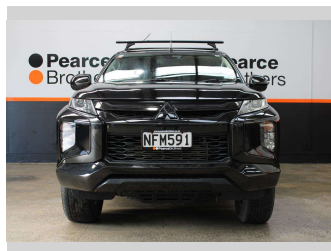

2021 Mitsubishi Triton GLXR, BLACKED OUT,

Purchase Price **\$27,990**
Includes GST, Registration & Licensing

Finance may be available on this vehicle. Ask one of our friendly staff for more information.

UDC
New Zealand's Finance Company
MARAC
MEANS FINANCE

Gain peace of mind with Mechanical Breakdown Insurance. **Ask us how.**

autosure
INSURANCE

- Top features**
- » Air Bag(s)
 - » Air Conditioning
 - » Alloys
 - » Bluetooth
 - » Canopy
 - » Car Stereo
 - » Central Locking
 - » Central Locking
 - » Climate Control
 - » Cruise Control
 - » Cruise Control
 - » Electric Mirrors
 - » Electric Mirrors
 - » Electric Windows
 - » NZ NEW
 - » Power Steering
 - » Remote Locking
 - » Reverse Camera

Body Style
4 door, Ute

Odometer
104,659 km

Engine
2442 cc, Internal Combustion

Fuel Type
Diesel

Transmission
Automatic

Wheels
-

VIN
MMAJLKK10MH005299

Interior
-