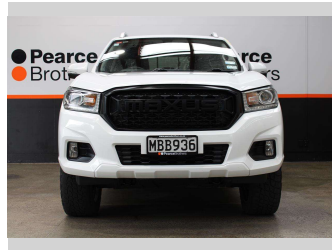

2018 LDV T60 MAXUS 4X4 20" MAGS

Purchase Price **\$21,990**
Includes GST, Registration & Licensing

Finance may be available on this vehicle. Ask one of our friendly staff for more information.

Gain peace of mind with Mechanical Breakdown Insurance. **Ask us how.**

Body Style
4 door, Ute

Odometer
71,498 km

Engine
2776 cc, Internal Combustion

Fuel Type
Diesel

Transmission
MANUAL

Wheels
-

VIN
LSFAM11A7JA072615

Interior
-