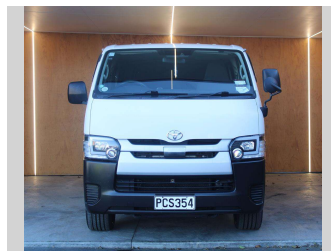

2018 Toyota Hiace DIESEL,AUTO,TIDY

Purchase Price **\$29,990**
Includes GST, Registration & Licensing

Finance may be available on this vehicle. Ask one of our friendly staff for more information.

Gain peace of mind with Mechanical Breakdown Insurance. **Ask us how.**

Top features
None Listed

Body Style
People Movers

Odometer
120,862 km

Engine
2759 cc, Internal Combustion

Fuel Type
Diesel

Transmission
Automatic

Wheels
-

VIN
7AT0H60FX22003886

Interior
-

Safety
-

Reg No.
PCS354

Ext Colour
White

History
Ex-Overseas

Seats
9 seats

CO2 Emissions
-

Energy Economy
-