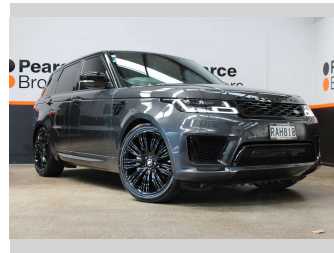

2021 Land Rover Range Rover Sport HSE SDV6 3.0D

Purchase Price **\$89,990**
Includes GST, Registration & Licensing

Finance may be available on this vehicle. Ask one of our friendly staff for more information.

Body Style
Wagon

Odometer
61,122 km

Engine
2997 cc, Internal Combustion

Fuel Type
Diesel

Transmission
Automatic

Wheels
-

VIN
SALWA2AW6MA76XXXX

Interior
-

Safety

Based on 2024 VSRR rating

Reg No.
RAH810

Ext Colour
Grey

History
Ex-Overseas

Seats
5 seats

CO2 Emissions
★ ★ ★ ☆ ☆ ☆
229 grams/km

Energy Economy
★ ☆ ☆ ☆ ☆ ☆
Annual fuel cost not available