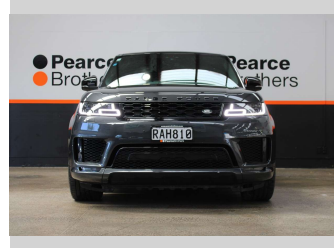

2021 Land Rover Range Rover Sport HSE SDV6 3.0D

Purchase Price **\$89,990**
Includes GST, Registration & Licensing

Finance may be available on this vehicle. Ask one of our friendly staff for more information.

Body Style
Wagon

Odometer
61,122 km

Engine
2997 cc, Internal Combustion

Fuel Type
Diesel

Transmission
Automatic

Wheels
-

VIN
SALWA2AW6MA76XXXX

Interior
-