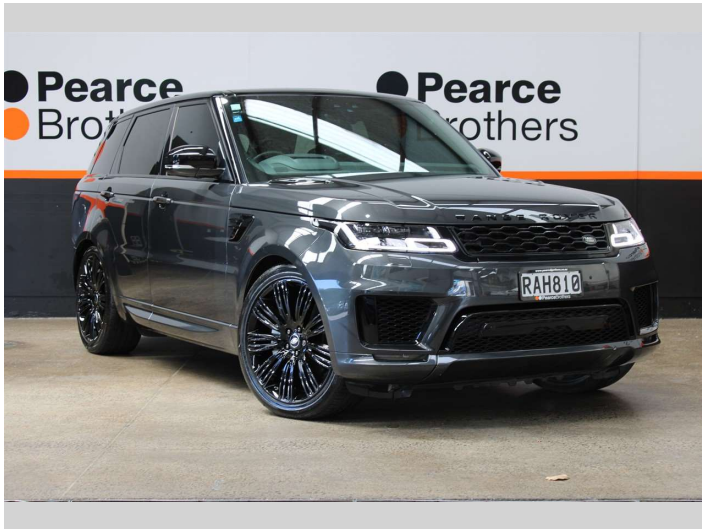

2021 Land Rover Range Rover Sport HSE SDV6 3.0D

Purchase Price **\$89,990**
Includes GST, Registration & Licensing

Finance may be available on this vehicle. Ask one of our friendly staff for more information.

Body Style
Wagon

Odometer
61,122 km

Engine
2997 cc, Internal Combustion

Fuel Type
Diesel

Transmission
Automatic

Wheels
-

VIN
SALWA2AW6MA76XXXX

Interior
-

Safety

Based on 2024 VSRR rating

Reg No.
RAH810

Ext Colour
Grey

History
Ex-Overseas

Seats
5 seats

CO2 Emissions
★ ★ ★ ☆ ☆ ☆
229 grams/km

Energy Economy
★ ☆ ☆ ☆ ☆ ☆
Annual fuel cost not available