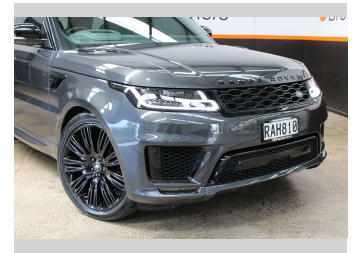

2021 Land Rover Range Rover Sport HSE SDV6 3.0D

Purchase Price **\$89,990**
Includes GST, Registration & Licensing

Finance may be available on this vehicle. Ask one of our friendly staff for more information.

Body Style
Wagon

Odometer
61,122 km

Engine
2997 cc, Internal Combustion

Fuel Type
Diesel

Transmission
Automatic

Wheels
-

VIN
SALWA2AW6MA76XXXX

Interior
-