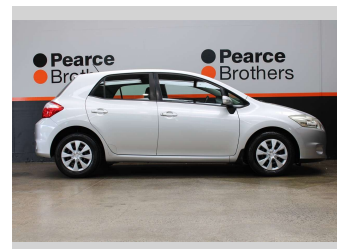

2010 Toyota Corolla GX 1.8P NZ NEW HATCH

Purchase Price **\$10,990**
Includes GST, Registration & Licensing

Finance may be available on this vehicle. Ask one of our friendly staff for more information.

Gain peace of mind with Mechanical Breakdown Insurance. **Ask us how.**

Body Style
5 door, Hatchback

Odometer
79,142 km

Engine
1798 cc, Internal Combustion

Fuel Type
Petrol

Transmission
Automatic

Wheels
-

VIN
JTNKU56E901118289

Interior
-

Safety
-

Reg No.
FHE866

Ext Colour
Silver

History
NZ New

Seats
5 seats

CO2 Emissions
-

Energy Economy
-

VIN
-