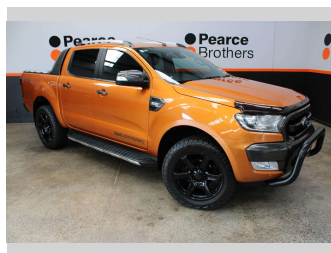

# 2018 Ford Ranger WILDTRAK, 4X4, BRAND NEW 20's

**Purchase Price** **\$39,990**  
Includes GST, Registration & Licensing

Finance may be available on this vehicle. Ask one of our friendly staff for more information.

Body Style  
**4 door, Ute**

Odometer  
**103,013 km**

Engine  
**3198 cc, Internal Combustion**

Fuel Type  
**Diesel**

Transmission  
**Automatic**

Wheels  
-

VIN  
**MPBUMFF50JX169350**

Interior  
-

Safety  
-

Reg No.  
**LQA662**

Ext Colour  
**Orange**

History  
**NZ New**

Seats  
**5 seats**

CO2 Emissions  
-

Energy Economy  
-

**Stock ID: 26056**