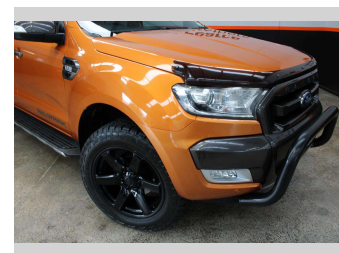

# 2018 Ford Ranger WILDTRAK, 4X4, BRAND NEW 20's

**Purchase Price** **\$39,990**  
Includes GST, Registration & Licensing

Finance may be available on this vehicle. Ask one of our friendly staff for more information.

Body Style  
**4 door, Ute**

Odometer  
**103,013 km**

Engine  
**3198 cc, Internal Combustion**

Fuel Type  
**Diesel**

Transmission  
**Automatic**

Wheels  
-

VIN  
**MPBUMFF50JX169350**

Interior  
-