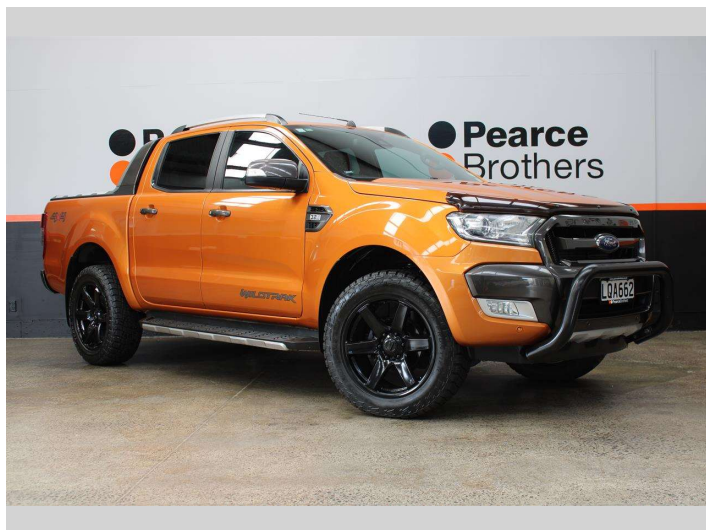

# 2018 Ford Ranger WILDTRAK, 4X4, BRAND NEW 20's

**Purchase Price** **\$39,990**  
Includes GST, Registration & Licensing

Finance may be available on this vehicle. Ask one of our friendly staff for more information.

Body Style  
**4 door, Ute**

Odometer  
**103,013 km**

Engine  
**3198 cc, Internal Combustion**

Fuel Type  
**Diesel**

Transmission  
**Automatic**

Wheels  
-

VIN  
**MPBUMFF50JX169350**

Interior  
-