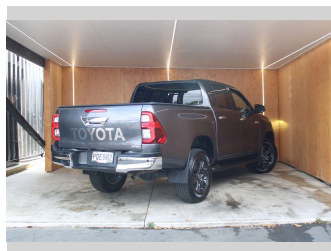

2022 Toyota Hilux SR5, NZ NEW, SUPER LOW KMS

Purchase Price **\$42,990**
Includes GST, Registration & Licensing

Finance may be available on this vehicle. Ask one of our friendly staff for more information.

Body Style
4 door, Ute

Odometer
18,112 km

Engine
2755 cc, Internal Combustion

Fuel Type
Diesel

Transmission
Automatic

Wheels
-

VIN
MR0AA3DD900053569

Interior
-