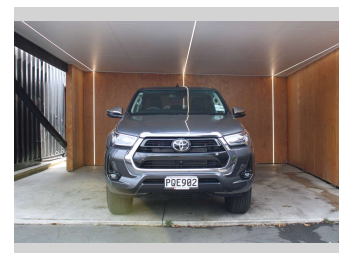

2022 Toyota Hilux SR5, NZ NEW, SUPER LOW KMS

Purchase Price **\$42,990**
Includes GST, Registration & Licensing

Finance may be available on this vehicle. Ask one of our friendly staff for more information.

Body Style
4 door, Ute

Odometer
18,112 km

Engine
2755 cc, Internal Combustion

Fuel Type
Diesel

Transmission
Automatic

Wheels
-

VIN
MR0AA3DD900053569

Interior
-