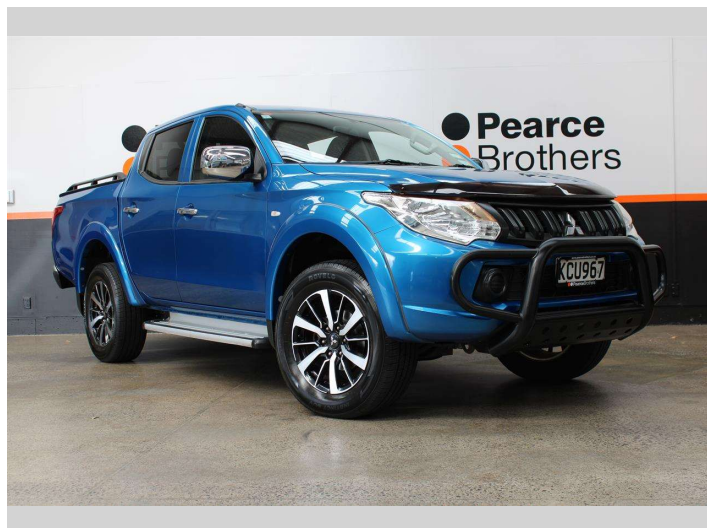

# 2016 Mitsubishi Triton GLXR, MANUAL, UTEMASTER

**Purchase Price** **\$19,990**  
Includes GST, Registration & Licensing

Finance may be available on this vehicle. Ask one of our friendly staff for more information.

**Body Style**  
4 door, Ute

**Odometer**  
131,965 km

**Engine**  
2442 cc, Internal Combustion

**Fuel Type**  
Diesel

**Transmission**  
MANUAL

**Wheels**  
-

**VIN**  
MMAJJKK10GH026121

**Interior**  
-

**Safety**  
-

**Reg No.**  
KCU967

**Ext Colour**  
Blue

**History**  
NZ New

**Seats**  
5 seats

**CO2 Emissions**  
-

**Energy Economy**  
-

**Stock ID: 27668**