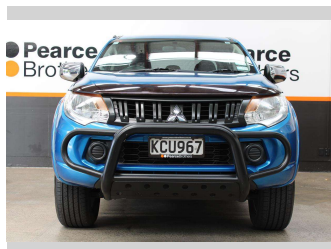

# 2016 Mitsubishi Triton GLXR, MANUAL, UTEMASTER

**Purchase Price** **\$19,990**  
Includes GST, Registration & Licensing

Finance may be available on this vehicle. Ask one of our friendly staff for more information.

**Body Style**  
4 door, Ute

**Odometer**  
131,965 km

**Engine**  
2442 cc, Internal Combustion

**Fuel Type**  
Diesel

**Transmission**  
MANUAL

**Wheels**  
-

**VIN**  
MMAJJKK10GH026121

**Interior**  
-