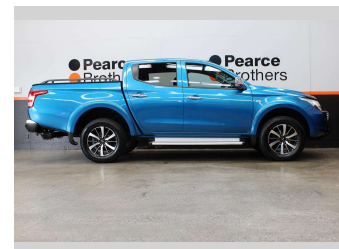

# 2016 Mitsubishi Triton GLXR, MANUAL, UTEMASTER

**Purchase Price** **\$19,990**  
Includes GST, Registration & Licensing

Finance may be available on this vehicle. Ask one of our friendly staff for more information.

**Body Style**  
4 door, Ute

**Odometer**  
131,965 km

**Engine**  
2442 cc, Internal Combustion

**Fuel Type**  
Diesel

**Transmission**  
MANUAL

**Wheels**  
-

**VIN**  
MMAJJKK10GH026121

**Interior**  
-

**Safety**  
-

**Reg No.**  
KCU967

**Ext Colour**  
Blue

**History**  
NZ New

**Seats**  
5 seats

**CO2 Emissions**  
-

**Energy Economy**  
-

**Stock ID: 27668**