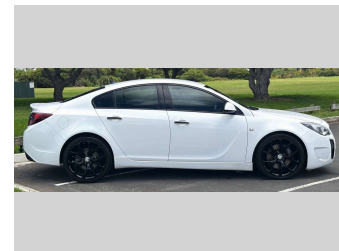

2016 Holden Insignia VXR 2.8P/4WD TURBO

Purchase Price **\$18,975**
Includes GST, Registration & Licensing

Finance may be available on this vehicle. Ask one of our friendly staff for more information.

Gain peace of mind with Mechanical Breakdown Insurance. **Ask us how.**

Top features

None Listed

Body Style
4 door, Sedan

Odometer
159,820 km

Engine
2792 cc, In-Line

Fuel Type
Petrol

Transmission
Automatic, All Wheel Drive

Wheels
-

VIN
WXLGXXXG8FXX9XXXX

Interior
-

Safety

Based on 2024 VSRR rating

Reg No.
-

Ext Colour
white

History
NZ New

Seats
5 seats