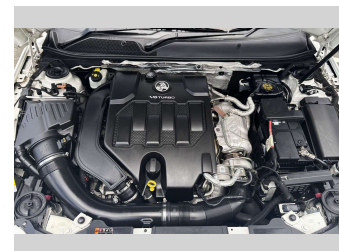

2016 Holden Insignia VXR 2.8P/4WD TURBO

Purchase Price **\$18,975**
Includes GST, Registration & Licensing

Finance may be available on this vehicle. Ask one of our friendly staff for more information.

Gain peace of mind with Mechanical Breakdown Insurance. **Ask us how.**

Top features

None Listed

Body Style
4 door, Sedan

Odometer
159,820 km

Engine
2792 cc, In-Line

Fuel Type
Petrol

Transmission
Automatic, All Wheel Drive

Wheels
-

VIN
WXLGXXXG8FXX9XXXX

Interior
-

Safety

Based on 2024 VSRR rating

Reg No.
-

Ext Colour
white

History
NZ New

Seats
5 seats