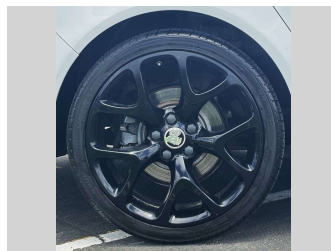

2016 Holden Insignia VXR 2.8P/4WD TURBO

Purchase Price **\$18,975**
Includes GST, Registration & Licensing

Finance may be available on this vehicle. Ask one of our friendly staff for more information.

Gain peace of mind with Mechanical Breakdown Insurance. **Ask us how.**

Top features

None Listed

Body Style
4 door, Sedan

Odometer
159,820 km

Engine
2792 cc, In-Line

Fuel Type
Petrol

Transmission
Automatic, All Wheel Drive

Wheels
-