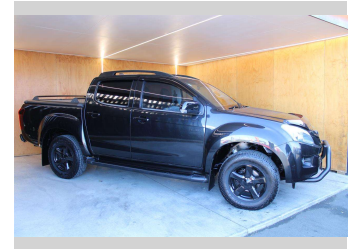

2015 Isuzu D-Max LS-T 4X2 AUTO LEATHER

Purchase Price **\$24,990**
Includes GST, Registration & Licensing

Finance may be available on this vehicle. Ask one of our friendly staff for more information.

Gain peace of mind with Mechanical Breakdown Insurance. **Ask us how.**

Top features
None Listed

Body Style
4 door, Ute

Odometer
144,035 km

Engine
2999 cc, Internal Combustion

Fuel Type
Diesel

Transmission
Automatic

Wheels
-

VIN
MPATFR85JFT002473

Interior
-

Safety

Based on 2023 VSRR rating

Reg No.
JDL733

Ext Colour
Black

History
NZ New

Seats
5 seats

CO2 Emissions
★★★★☆☆
244 grams/km