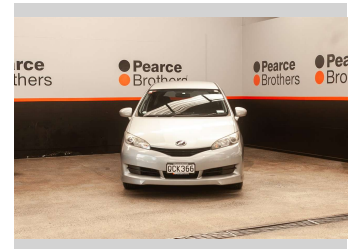

# 2010 Toyota Wish 1.8L ECONOMIC 7 SEATER

**Purchase Price** **\$12,990**  
Includes GST, Registration & Licensing

Finance may be available on this vehicle. Ask one of our friendly staff for more information.

Body Style  
**Wagon**

Odometer  
**44,136 km**

Engine  
**1797 cc, Internal Combustion**

Fuel Type  
**Petrol**

Transmission  
**Automatic**

Wheels  
-

VIN  
**7AT0H64BX23081690**

Interior  
-