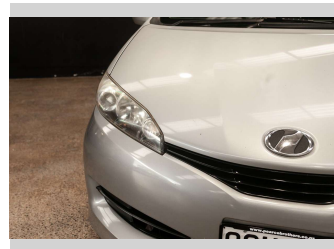

# 2010 Toyota Wish 1.8L ECONOMIC 7 SEATER

**Purchase Price** **\$12,990**  
Includes GST, Registration & Licensing

Finance may be available on this vehicle. Ask one of our friendly staff for more information.

Body Style  
**Wagon**

Odometer  
**44,136 km**

Engine  
**1797 cc, Internal Combustion**

Fuel Type  
**Petrol**

Transmission  
**Automatic**

Wheels  
-

VIN  
**7AT0H64BX23081690**

Interior  
-