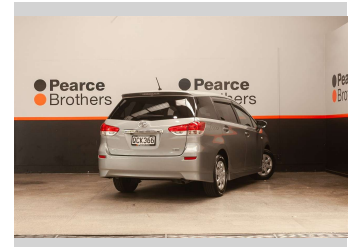

# 2010 Toyota Wish 1.8L ECONOMIC 7 SEATER

**Purchase Price** **\$12,990**  
Includes GST, Registration & Licensing

Finance may be available on this vehicle. Ask one of our friendly staff for more information.

Body Style  
**Wagon**

Odometer  
**44,136 km**

Engine  
**1797 cc, Internal Combustion**

Fuel Type  
**Petrol**

Transmission  
**Automatic**

Wheels  
-

VIN  
**7AT0H64BX23081690**

Interior  
-