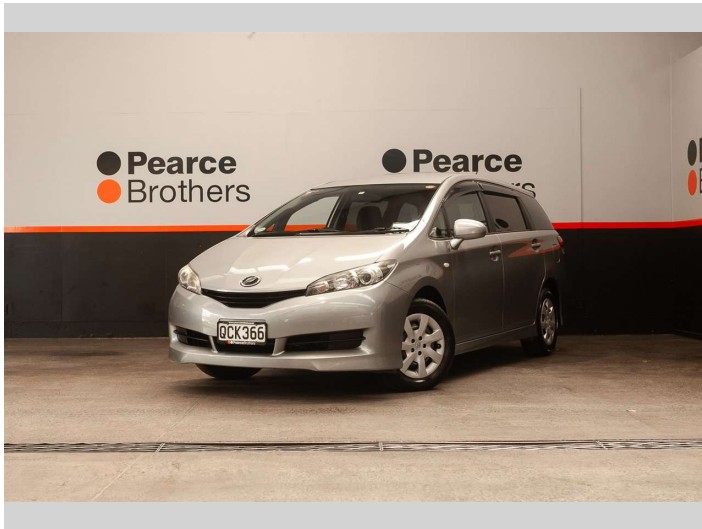

# 2010 Toyota Wish 1.8L ECONOMIC 7 SEATER

**Purchase Price** **\$12,990**  
Includes GST, Registration & Licensing

Finance may be available on this vehicle. Ask one of our friendly staff for more information.

Body Style  
**Wagon**

Odometer  
**44,136 km**

Engine  
**1797 cc, Internal Combustion**

Fuel Type  
**Petrol**

Transmission  
**Automatic**

Wheels  
-

VIN  
**7AT0H64BX23081690**

Interior  
-

Safety  
-

Reg No.  
**QCK366**

Ext Colour  
**Grey**

History  
**Ex-Overseas**

Seats  
**7 seats**

CO2 Emissions  
-

Energy Economy  
-

**Stock ID: 27779**