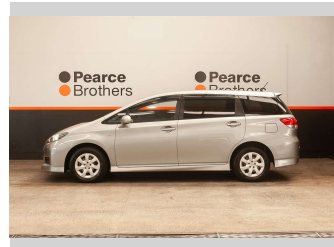

# 2010 Toyota Wish 1.8L ECONOMIC 7 SEATER

**Purchase Price** **\$12,990**  
Includes GST, Registration & Licensing

Finance may be available on this vehicle. Ask one of our friendly staff for more information.

Body Style  
**Wagon**

Odometer  
**44,136 km**

Engine  
**1797 cc, Internal Combustion**

Fuel Type  
**Petrol**

Transmission  
**Automatic**

Wheels  
-

VIN  
**7AT0H64BX23081690**

Interior  
-