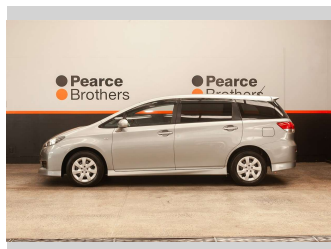

# 2010 Toyota Wish 1.8L ECONOMIC 7 SEATER

**Purchase Price** **\$11,990**  
Includes GST, Registration & Licensing

Finance may be available on this vehicle. Ask one of our friendly staff for more information.

Body Style  
**Wagon**

Odometer  
**44,136 km**

Engine  
**1797 cc, Internal Combustion**

Fuel Type  
**Petrol**

Transmission  
**Automatic**

Wheels  
-

VIN  
**7AT0H64BX23081690**

Interior  
-