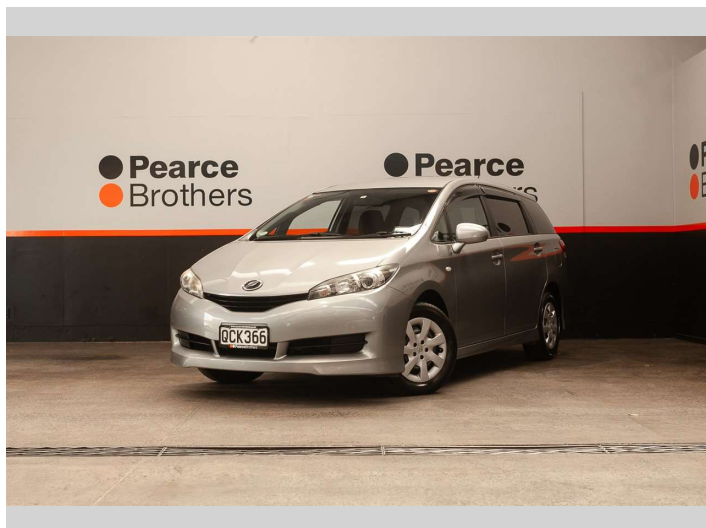

# 2010 Toyota Wish 1.8L ECONOMIC 7 SEATER

**Purchase Price** **\$11,990**  
Includes GST, Registration & Licensing

Finance may be available on this vehicle. Ask one of our friendly staff for more information.

Body Style  
**Wagon**

Odometer  
**44,136 km**

Engine  
**1797 cc, Internal Combustion**

Fuel Type  
**Petrol**

Transmission  
**Automatic**

Wheels  
-

VIN  
**7AT0H64BX23081690**

Interior  
-