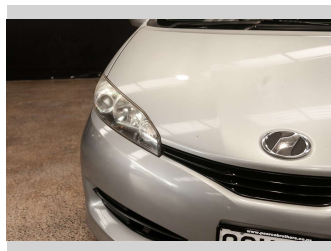

# 2010 Toyota Wish 1.8L ECONOMIC 7 SEATER

**Purchase Price** **\$11,990**  
Includes GST, Registration & Licensing

Finance may be available on this vehicle. Ask one of our friendly staff for more information.

Body Style  
**Wagon**

Odometer  
**44,136 km**

Engine  
**1797 cc, Internal Combustion**

Fuel Type  
**Petrol**

Transmission  
**Automatic**

Wheels  
-

VIN  
**7AT0H64BX23081690**

Interior  
-