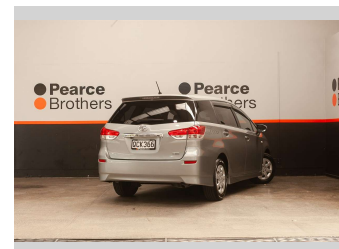

# 2010 Toyota Wish 1.8L ECONOMIC 7 SEATER

**Purchase Price** **\$11,990**  
Includes GST, Registration & Licensing

Finance may be available on this vehicle. Ask one of our friendly staff for more information.

Body Style  
**Wagon**

Odometer  
**44,136 km**

Engine  
**1797 cc, Internal Combustion**

Fuel Type  
**Petrol**

Transmission  
**Automatic**

Wheels  
-

VIN  
**7AT0H64BX23081690**

Interior  
-