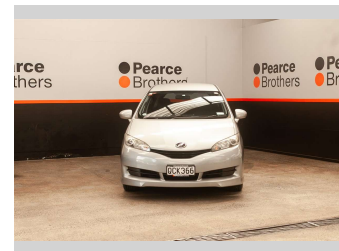

# 2010 Toyota Wish 1.8L ECONOMIC 7 SEATER

**Purchase Price** **\$11,990**  
Includes GST, Registration & Licensing

Finance may be available on this vehicle. Ask one of our friendly staff for more information.

Body Style  
**Wagon**

Odometer  
**44,136 km**

Engine  
**1797 cc, Internal Combustion**

Fuel Type  
**Petrol**

Transmission  
**Automatic**

Wheels  
-

VIN  
**7AT0H64BX23081690**

Interior  
-