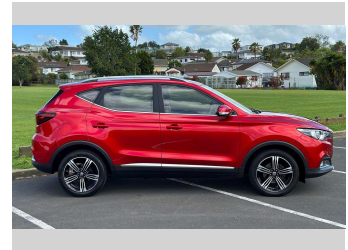

# 2019 MG ZS EXCITE 1.5L - NZ NEW

**Purchase Price** **\$17,975**  
Includes GST, Registration & Licensing

Finance may be available on this vehicle. Ask one of our friendly staff for more information.

Gain peace of mind with Mechanical Breakdown Insurance. **Ask us how.**

**Top features**

None Listed

**Body Style**  
5 door, SUV

**Odometer**  
39,588 km

**Engine**  
1498 cc, In-Line

**Fuel Type**  
Petrol

**Transmission**  
Automatic

**Wheels**  
-