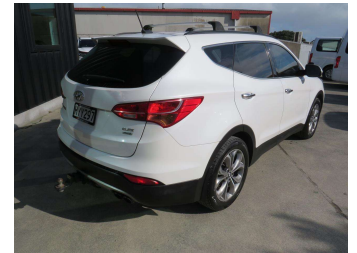

2015 Hyundai SANTA FE ELITE, 4X4, 7 SEATS

Purchase Price

\$19,995

Includes GST, Registration & Licensing

Finance may be available on this vehicle. Ask one of our friendly staff for more information.

MARAC

Gain peace of mind with Mechanical Breakdown Insurance. **Ask us how.**

Body Style

4 door, SUV

Odometer

177,134 km

Engine

2199 cc, In-Line

Fuel Type

Diesel