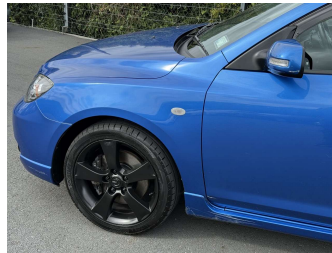

2005 Mazda Axela 2.3 ALLOYS AUTO

Purchase Price **\$5,990**
Includes GST, Registration & Licensing

Finance may be available on this vehicle. Ask one of our friendly staff for more information.

Gain peace of mind with Mechanical Breakdown Insurance. **Ask us how.**

Top features
None Listed

Body Style
Wagon

Odometer
154,240 km

Engine
2260 cc, Internal Combustion

Fuel Type
Petrol

Transmission
Automatic

Wheels
-

VIN
7A8C13J0708201718

Interior
-

Safety
-

Reg No.
EQA328

Ext Colour
Blue

History
Ex-Overseas

Seats
5 seats

CO2 Emissions
-

Energy Economy
-