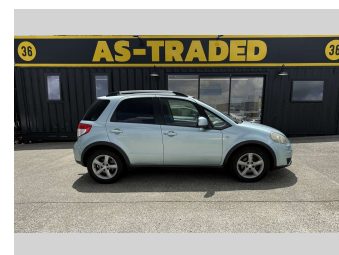

2006 Suzuki SX4 2.0 AUTO ALLOYS

Purchase Price **\$6,995**
Includes GST, Registration & Licensing

Finance may be available on this vehicle. Ask one of our friendly staff for more information.

UDC
New Zealand's Finance Company
MARRAC
MEANS FINANCE

Gain peace of mind with Mechanical Breakdown Insurance. **Ask us how.**

autosure
INSURANCE

Top features

- » Towbar

Body Style
Hatchback

Odometer
126,621 km

Engine
1990 cc, Internal Combustion

Fuel Type
Petrol