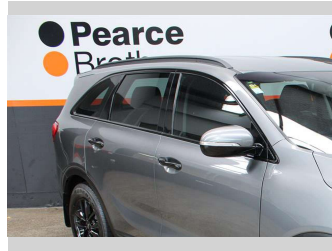

2016 Kia Sorento LX 2.2D 4WD 7 SEATER

Purchase Price **\$20,990**
Includes GST, Registration & Licensing

Finance may be available on this vehicle. Ask one of our friendly staff for more information.

Gain peace of mind with Mechanical Breakdown Insurance. **Ask us how.**

Top features
 None Listed

Body Style
5 door, Wagon

Odometer
134,802 km

Engine
2199 cc, Internal Combustion

Fuel Type
Diesel

Transmission
Automatic

Wheels
 -

VIN
KNAPH81BSG5236942

Interior
 -

Safety
 -

Reg No.
KAC514

Ext Colour
Grey

History
NZ New

Seats
7 seats

CO2 Emissions
 -

Energy Economy
 -