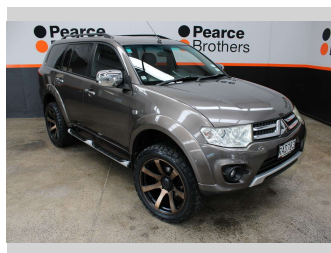

2015 Mitsubishi Challenger EXCEED 2.5D 4X4 7

Purchase Price **\$20,990**
Includes GST, Registration & Licensing

Finance may be available on this vehicle. Ask one of our friendly staff for more information.

Body Style
Wagon

Odometer
153,219 km

Engine
2477 cc, Internal Combustion

Fuel Type
Diesel

Transmission
Automatic

Wheels
-

VIN
MMAGYKH40EF001634

Interior
-