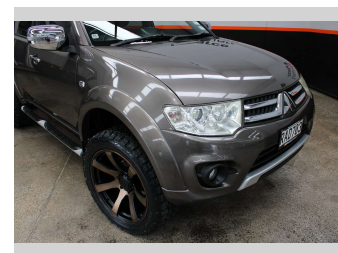

2015 Mitsubishi Challenger EXCEED 2.5D 4X4 7

Purchase Price **\$20,990**
Includes GST, Registration & Licensing

Finance may be available on this vehicle. Ask one of our friendly staff for more information.

Body Style
Wagon

Odometer
153,219 km

Engine
2477 cc, Internal Combustion

Fuel Type
Diesel

Transmission
Automatic

Wheels
-

VIN
MMAGYKH40EF001634

Interior
-