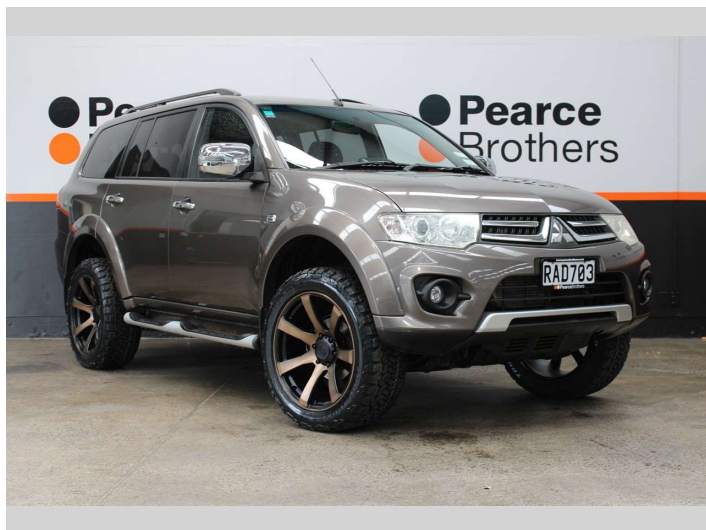

2015 Mitsubishi Challenger EXCEED 2.5D 4X4 7

Purchase Price **\$20,990**
Includes GST, Registration & Licensing

Finance may be available on this vehicle. Ask one of our friendly staff for more information.

Body Style
Wagon

Odometer
153,219 km

Engine
2477 cc, Internal Combustion

Fuel Type
Diesel

Transmission
Automatic

Wheels
-

VIN
MMAGYKH40EF001634

Interior
-

Safety
-

Reg No.
RAD703

Ext Colour
Brown

History
NZ New

Seats
7 seats

CO2 Emissions
-

Energy Economy
-

Stock ID: 28231