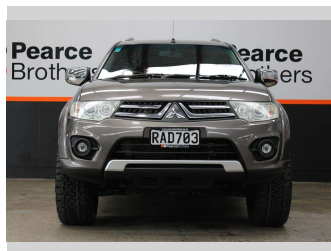

2015 Mitsubishi Challenger EXCEED 2.5D 4X4 7

Purchase Price **\$20,990**
Includes GST, Registration & Licensing

Finance may be available on this vehicle. Ask one of our friendly staff for more information.

Body Style
Wagon

Odometer
153,219 km

Engine
2477 cc, Internal Combustion

Fuel Type
Diesel

Transmission
Automatic

Wheels
-

VIN
MMAGYKH40EF001634

Interior
-