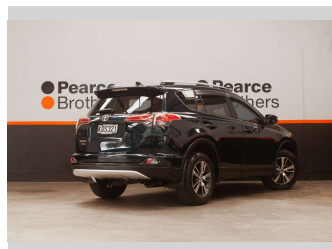

2017 Toyota RAV4 GXL, NZ NEW, 2.0L PETROL

Purchase Price **\$20,990**
Includes GST, Registration & Licensing

Finance may be available on this vehicle. Ask one of our friendly staff for more information.

Body Style
5 door, Wagon

Odometer
99,020 km

Engine
1986 cc, Internal Combustion

Fuel Type
Petrol

Transmission
CVT

Wheels
-

VIN
JTMWDREV20J106421

Interior
-