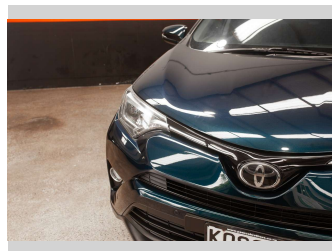

2017 Toyota RAV4 GXL, NZ NEW, 2.0L PETROL

Purchase Price **\$20,990**
Includes GST, Registration & Licensing

Finance may be available on this vehicle. Ask one of our friendly staff for more information.

Body Style
5 door, Wagon

Odometer
99,020 km

Engine
1986 cc, Internal Combustion

Fuel Type
Petrol

Transmission
CVT

Wheels
-

VIN
JTMWDREV20J106421

Interior
-