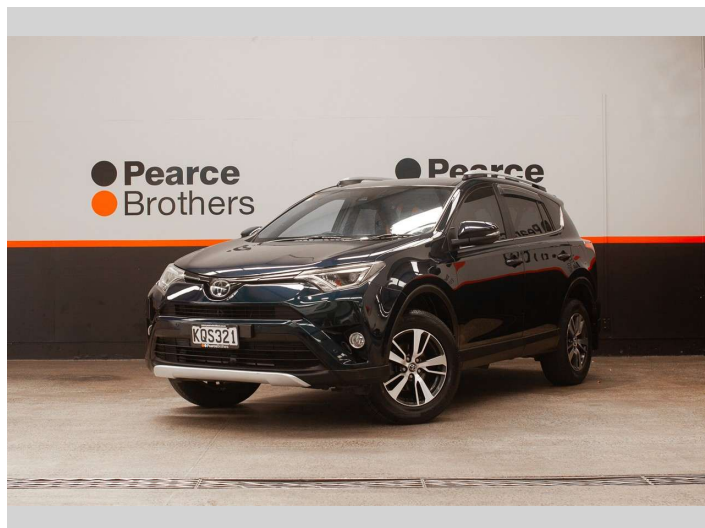

2017 Toyota RAV4 GXL, NZ NEW, 2.0L PETROL

Purchase Price **\$20,990**
Includes GST, Registration & Licensing

Finance may be available on this vehicle. Ask one of our friendly staff for more information.

Body Style
5 door, Wagon

Odometer
99,020 km

Engine
1986 cc, Internal Combustion

Fuel Type
Petrol

Transmission
CVT

Wheels
-

VIN
JTMWDREV20J106421

Interior
-

Safety
-

Reg No.
KQS321

Ext Colour
Black

History
NZ New

Seats
5 seats

CO2 Emissions
-

Energy Economy
-

Stock ID: 28330