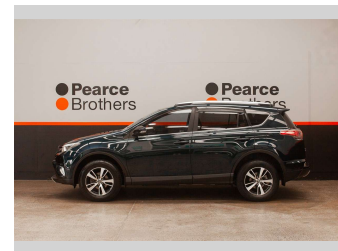

2017 Toyota RAV4 GXL, NZ NEW, 2.0L PETROL

Purchase Price **\$20,990**
Includes GST, Registration & Licensing

Finance may be available on this vehicle. Ask one of our friendly staff for more information.

Body Style
5 door, Wagon

Odometer
99,020 km

Engine
1986 cc, Internal Combustion

Fuel Type
Petrol

Transmission
CVT

Wheels
-

VIN
JTMWDREV20J106421

Interior
-

Safety
-

Reg No.
KQS321

Ext Colour
Black

History
NZ New

Seats
5 seats

CO2 Emissions
-

Energy Economy
-

Stock ID: 28330