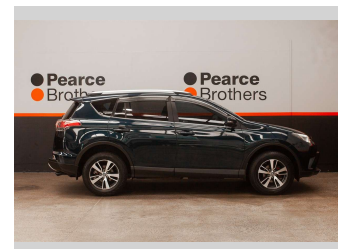

2017 Toyota RAV4 GXL, NZ NEW, 2.0L PETROL

Purchase Price **\$20,990**
Includes GST, Registration & Licensing

Finance may be available on this vehicle. Ask one of our friendly staff for more information.

Body Style
5 door, Wagon

Odometer
99,020 km

Engine
1986 cc, Internal Combustion

Fuel Type
Petrol

Transmission
CVT

Wheels
-

VIN
JTMWDREV20J106421

Interior
-

Safety
-

Reg No.
KQS321

Ext Colour
Black

History
NZ New

Seats
5 seats

CO2 Emissions
-

Energy Economy
-

Stock ID: 28330