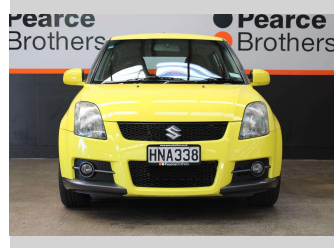

2008 Suzuki Swift SPORT 1.6 MANUAL HATCH

Purchase Price **\$7,990**
Includes GST, Registration & Licensing

Finance may be available on this vehicle. Ask one of our friendly staff for more information.

Gain peace of mind with Mechanical Breakdown Insurance. **Ask us how.**

Top features
None Listed

Body Style
5 door, Hatchback

Odometer
82,304 km

Engine
1586 cc, Internal Combustion

Fuel Type
Petrol

Transmission
MANUAL

Wheels
-

VIN
JSAEZC31S00202561

Interior
-

Safety
-

Reg No.
HNA338

Ext Colour
Yellow

History
NZ New

Seats
5 seats

CO2 Emissions
-

Energy Economy
-