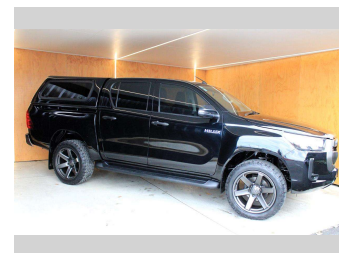

2022 Toyota Hilux SR 2WD AUTO CANOPY ON 20S

Purchase Price **\$41,990**
Includes GST, Registration & Licensing

Finance may be available on this vehicle. Ask one of our friendly staff for more information.

Gain peace of mind with Mechanical Breakdown Insurance. **Ask us how.**

Top features
None Listed

Body Style
4 door, Ute

Odometer
37,674 km

Engine
2755 cc, Internal Combustion

Fuel Type
Diesel

Transmission
Automatic