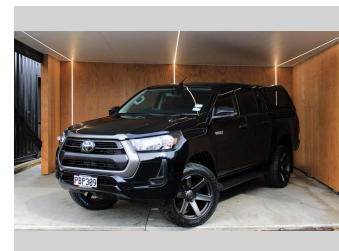

2022 Toyota Hilux SR 2WD AUTO CANOPY ON 20S

Purchase Price **\$41,990**
Includes GST, Registration & Licensing

Finance may be available on this vehicle. Ask one of our friendly staff for more information.

Gain peace of mind with Mechanical Breakdown Insurance. **Ask us how.**

Top features
None Listed

Body Style
4 door, Ute

Odometer
37,674 km

Engine
2755 cc, Internal Combustion

Fuel Type
Diesel

Transmission
Automatic

Wheels
-

VIN
MR0JA3DD700349481

Interior
-

Safety
-

Reg No.
PBP309

Ext Colour
Black

History
NZ New

Seats
5 seats