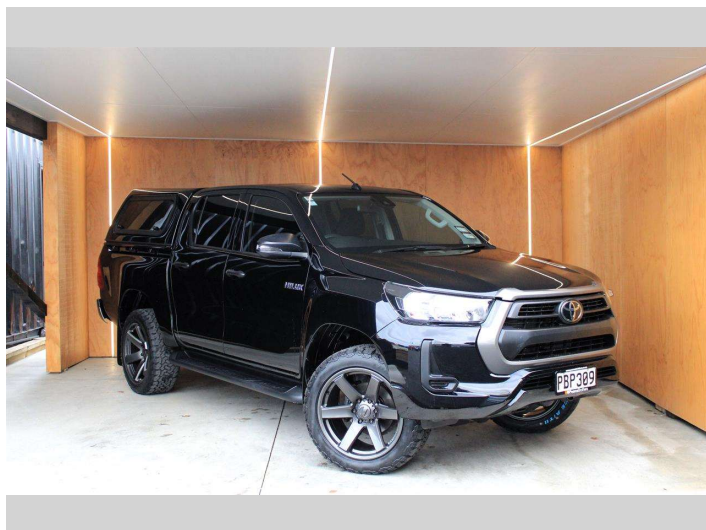

2022 Toyota Hilux SR 2WD AUTO CANOPY ON 20S

Purchase Price **\$41,990**
Includes GST, Registration & Licensing

Finance may be available on this vehicle. Ask one of our friendly staff for more information.

Gain peace of mind with Mechanical Breakdown Insurance. **Ask us how.**

Top features
None Listed

Body Style
4 door, Ute

Odometer
37,674 km

Engine
2755 cc, Internal Combustion

Fuel Type
Diesel

Transmission
Automatic

Wheels
-

VIN
MR0JA3DD700349481

Interior
-

Safety
-

Reg No.
PBP309

Ext Colour
Black

History
NZ New

Seats
5 seats