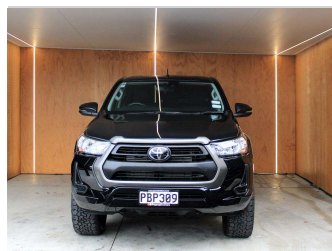

2022 Toyota Hilux SR 2WD AUTO CANOPY ON 20S

Purchase Price **\$41,990**
Includes GST, Registration & Licensing

Finance may be available on this vehicle. Ask one of our friendly staff for more information.

Gain peace of mind with Mechanical Breakdown Insurance. **Ask us how.**

Top features
None Listed

Body Style
4 door, Ute

Odometer
37,674 km

Engine
2755 cc, Internal Combustion

Fuel Type
Diesel

Transmission
Automatic