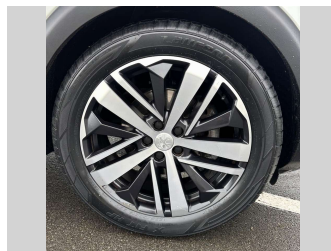

2018 Peugeot 3008 NZ NEW GT-LINE 2.0 TURBO

Purchase Price **\$18,975**
Includes GST, Registration & Licensing

Finance may be available on this vehicle. Ask one of our friendly staff for more information.

Gain peace of mind with Mechanical Breakdown Insurance. **Ask us how.**

Top features
 None Listed

Body Style
5 door, SUV

Odometer
151,712 km

Engine
1997 cc, In-Line

Fuel Type
Diesel

Transmission
Automatic

Wheels
 -