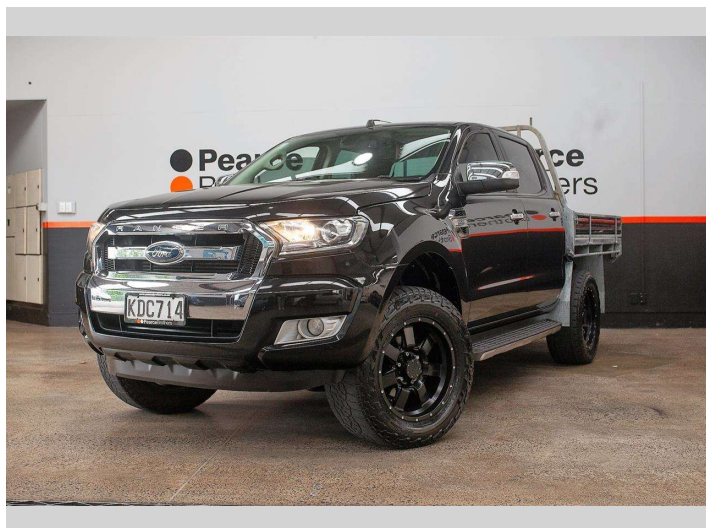

2016 Ford Ranger XLT 4X4 AUTO FLATDECK

Purchase Price **\$24,990**
Includes GST, Registration & Licensing

Finance may be available on this vehicle. Ask one of our friendly staff for more information.

Gain peace of mind with Mechanical Breakdown Insurance. **Ask us how.**

Body Style
4 door, Ute

Odometer
218,845 km

Engine
3198 cc, Internal Combustion

Fuel Type
Diesel

Transmission
Automatic, 4WD

Wheels
-

VIN
MNAUMFF50GW608841

Interior
-

Safety

Based on 2023 VSRR rating

Reg No.
KDC714

Ext Colour
Black

History
NZ New

Seats
5 seats

CO2 Emissions
★☆☆☆☆
269 grams/km

Energy Economy
★☆☆☆☆