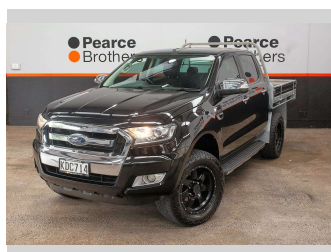

2016 Ford Ranger XLT 4X4 AUTO FLATDECK

Purchase Price **\$24,990**
Includes GST, Registration & Licensing

Finance may be available on this vehicle. Ask one of our friendly staff for more information.

Gain peace of mind with Mechanical Breakdown Insurance. **Ask us how.**

Body Style
4 door, Ute

Odometer
218,845 km

Engine
3198 cc, Internal Combustion

Fuel Type
Diesel

Transmission
Automatic, 4WD

Wheels
-

VIN
MNAUMFF50GW608841

Interior
-

Safety

Based on 2023 VSRR rating

Reg No.
KDC714

Ext Colour
Black

History
NZ New

Seats
5 seats

CO2 Emissions
★☆☆☆☆
269 grams/km

Energy Economy
★☆☆☆☆