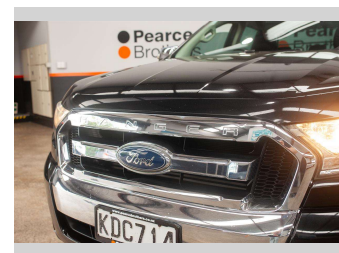

2016 Ford Ranger XLT 4X4 AUTO FLATDECK

Purchase Price **\$24,990**
Includes GST, Registration & Licensing

Finance may be available on this vehicle. Ask one of our friendly staff for more information.

Gain peace of mind with Mechanical Breakdown Insurance. **Ask us how.**

Body Style
4 door, Ute

Odometer
218,845 km

Engine
3198 cc, Internal Combustion

Fuel Type
Diesel

Transmission
Automatic, 4WD

Wheels
-

VIN
MNAUMFF50GW608841

Interior
-

Safety

Based on 2023 VSRR rating

Reg No.
KDC714

Ext Colour
Black

History
NZ New

Seats
5 seats

CO2 Emissions
★☆☆☆☆
269 grams/km

Energy Economy
★☆☆☆☆