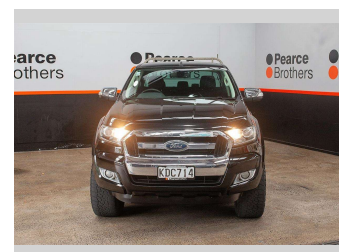

2016 Ford Ranger XLT 4X4 AUTO FLATDECK

Purchase Price **\$24,990**
Includes GST, Registration & Licensing

Finance may be available on this vehicle. Ask one of our friendly staff for more information.

Gain peace of mind with Mechanical Breakdown Insurance. **Ask us how.**

Body Style
4 door, Ute

Odometer
218,845 km

Engine
3198 cc, Internal Combustion

Fuel Type
Diesel

Transmission
Automatic, 4WD

Wheels
-

VIN
MNAUMFF50GW608841

Interior
-

Safety

Based on 2023 VSRR rating

Reg No.
KDC714

Ext Colour
Black

History
NZ New

Seats
5 seats

CO2 Emissions
★☆☆☆☆
269 grams/km

Energy Economy
★☆☆☆☆