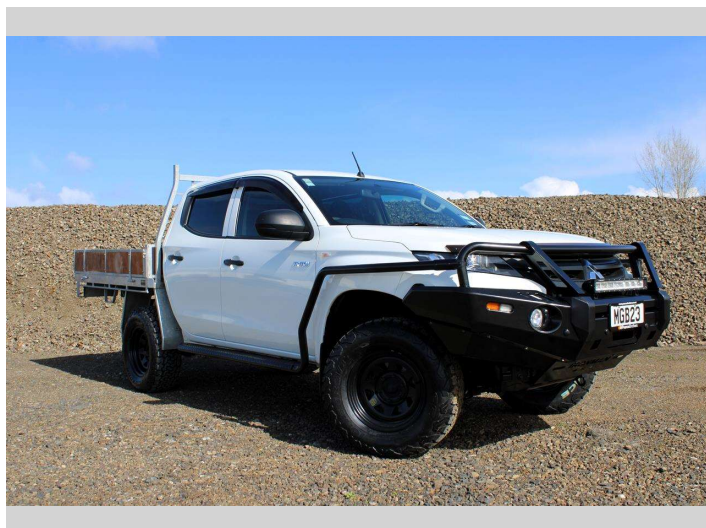

2019 Mitsubishi Triton GLX 4WD D/C FLAT DECK

Purchase Price **\$36,990**
Includes GST, Registration & Licensing

Finance may be available on this vehicle. Ask one of our friendly staff for more information.

Gain peace of mind with Mechanical Breakdown Insurance. **Ask us how.**

Top features
None Listed

Body Style
4 door, Ute

Odometer
39,726 km

Engine
2442 cc, Internal Combustion

Fuel Type
Diesel

Transmission
MANUAL, 4WD