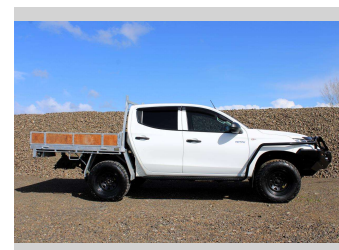

2019 Mitsubishi Triton GLX 4WD D/C FLAT DECK

Purchase Price **\$36,990**
Includes GST, Registration & Licensing

Finance may be available on this vehicle. Ask one of our friendly staff for more information.

Gain peace of mind with Mechanical Breakdown Insurance. **Ask us how.**

Top features
None Listed

Body Style
4 door, Ute

Odometer
39,726 km

Engine
2442 cc, Internal Combustion

Fuel Type
Diesel

Transmission
MANUAL, 4WD