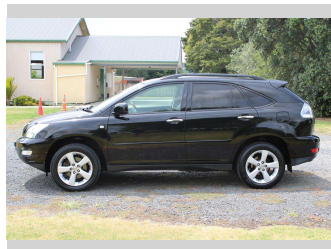

2008 Lexus Rx350 3.5P RV WAGON LTD 5A

Purchase Price **\$4,990**
Includes GST, Registration & Licensing

Finance may be available on this vehicle. Ask one of our friendly staff for more information.

Gain peace of mind with Mechanical Breakdown Insurance. **Ask us how.**

Top features
None Listed

Body Style
Wagon

Odometer
297,721 km

Engine
3456 cc, Internal Combustion

Fuel Type
Petrol

Transmission
Automatic

Wheels
-

VIN
JTJHK31U302859469

Interior
-

Safety
-

Reg No.
ESQ696

Ext Colour
Black

History
NZ New

Seats
5 seats

CO2 Emissions
-

Energy Economy
-