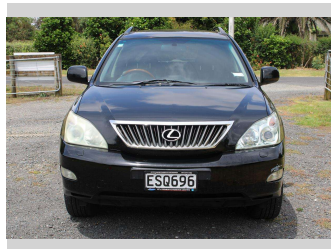

2008 Lexus Rx350 3.5P RV WAGON LTD 5A

Purchase Price **\$4,990**
Includes GST, Registration & Licensing

Finance may be available on this vehicle. Ask one of our friendly staff for more information.

Gain peace of mind with Mechanical Breakdown Insurance. **Ask us how.**

Top features
None Listed

Body Style
Wagon

Odometer
297,721 km

Engine
3456 cc, Internal Combustion

Fuel Type
Petrol

Transmission
Automatic

Wheels
-

VIN
JTJHK31U302859469

Interior
-

Safety
-

Reg No.
ESQ696

Ext Colour
Black

History
NZ New

Seats
5 seats

CO2 Emissions
-

Energy Economy
-