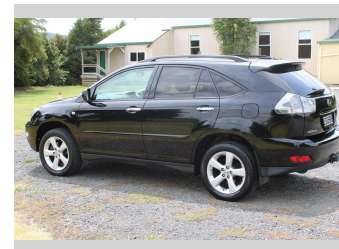

2008 Lexus Rx350 3.5P RV WAGON LTD 5A

Purchase Price **\$4,990**
Includes GST, Registration & Licensing

Finance may be available on this vehicle. Ask one of our friendly staff for more information.

Gain peace of mind with Mechanical Breakdown Insurance. **Ask us how.**

Top features
None Listed

Body Style
Wagon

Odometer
297,721 km

Engine
3456 cc, Internal Combustion

Fuel Type
Petrol

Transmission
Automatic

Wheels
-

VIN
JTJHK31U302859469

Interior
-

Safety
-

Reg No.
ESQ696

Ext Colour
Black

History
NZ New

Seats
5 seats

CO2 Emissions
-

Energy Economy
-