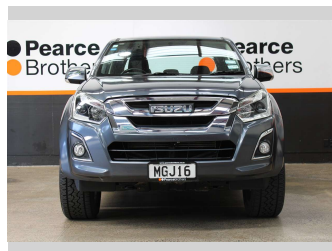

# 2019 Isuzu D-Max LS 3.0D LOW KM'S

**Purchase Price** **\$28,990**  
Includes GST, Registration & Licensing

Finance may be available on this vehicle. Ask one of our friendly staff for more information.

Body Style  
**4 door, Ute**

Odometer  
**50,422 km**

Engine  
**2999 cc, Internal Combustion**

Fuel Type  
**Diesel**

Transmission  
**MANUAL**

Wheels  
-

VIN  
**MPATFR85JKT001197**

Interior  
-