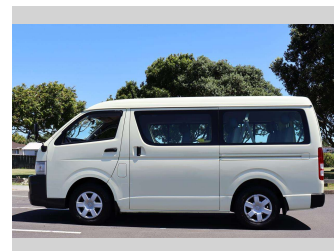

2008 Toyota Hiace 10 SEATER, LOW KMS

Purchase Price **\$26,975**

Includes GST
Excludes on-road costs of \$375

Finance may be available on this vehicle. Ask one of our friendly staff for more information.

Body Style
5 door, People Movers

Odometer
97,034 km

Engine
2693 cc, In-Line

Fuel Type
Petrol

Transmission
Automatic, Rear Wheel

Wheels
-

VIN
7AT0XXXXXXXXXXXX

Interior
Charcoal, Cloth